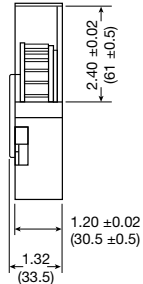

DC

B1232-SR series

**Size: (125 x 125 x 33.5mm)
4.92 x 4.92 x 1.32 inches**

- Features:** side exhaust blower
- Construction:** UL94V-0 PBT impeller, metal and PBT frame
- Bearing option:** 2 ball bearing
- Connection:** lead wires
- Protection:** thermal
- Options:** tachometer output or locked rotor alarm signal