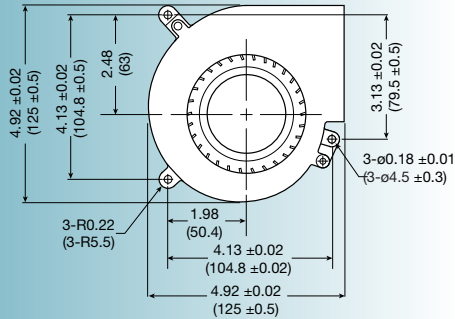

DC

B1232-SR series

**Size: (125 x 125 x 33.5mm)
4.92 x 4.92 x 1.32 inches**

- Features:** side exhaust blower
- Construction:** UL94V-0 PBT impeller, metal and PBT frame
- Bearing option:** 2 ball bearing
- Connection:** lead wires
- Protection:** thermal
- Options:** tachometer output or locked rotor alarm signal