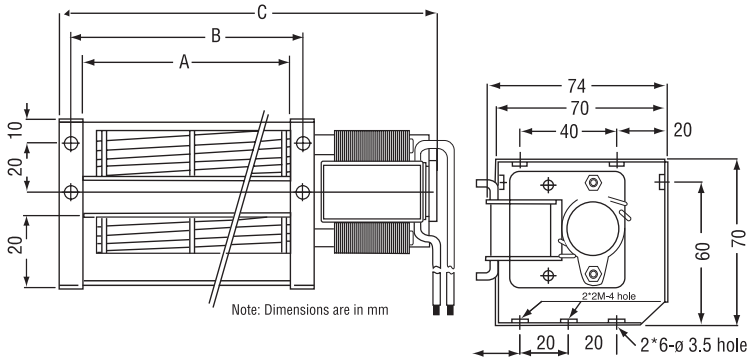

## CF50 AC SERIES

MODEL No.	Hz	A	B	C	VOLTS	AMPS	RATED POWER W	SPEED RPM	PRESSURE mm/h20	CFM	NOISE dBa	WEIGHT (G)
CF09850120BH	50/60	98	108	162	120	0.14/0.12	11/10	2500/2650	2.7/3.6	36/39.6	36/39	600
CF09850230BH	50/60	98	108	162	230	0.07/0.06	12/11	2500/2650	2.7/3.6	36/39.6	36/39	600
CF19850120BH	50/60	198	208	267	120	0.23/0.21	18/16	2200/1800	3.1/4.0	68.4/61.2	41/37	680
CF19850230BH	50/60	198	208	267	230	0.09/0.08	14/13	2200/1800	3.0/3.9	68.4/61.2	41/37	680
CF29850120BH	50/60	298	308	377	120	0.33/0.32	24/24	2350/2100	3.4/4.3	104.4/97.2	44/41	1060
CF29850230BH	50/60	298	308	377	230	0.14/0.13	21/20	2250/1800	3.0/4.1	100.8/93.6	44/41	1060