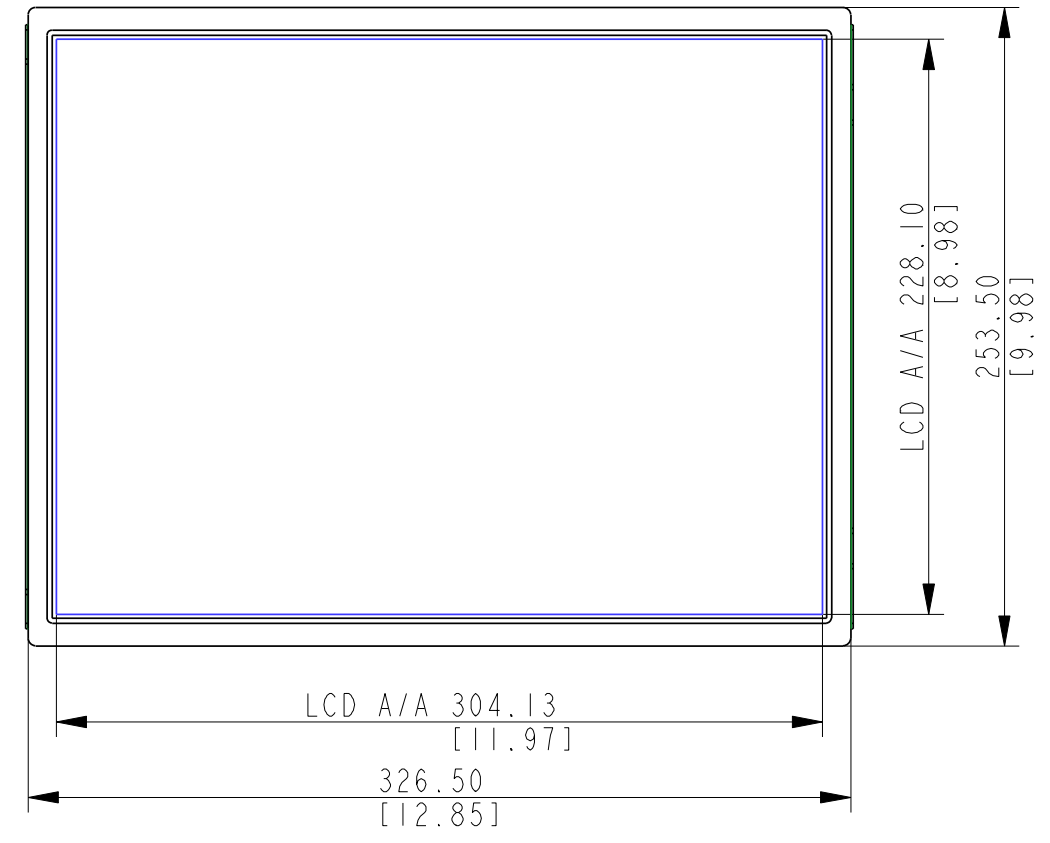

Power Jack DVI VGA D-Sub OSD