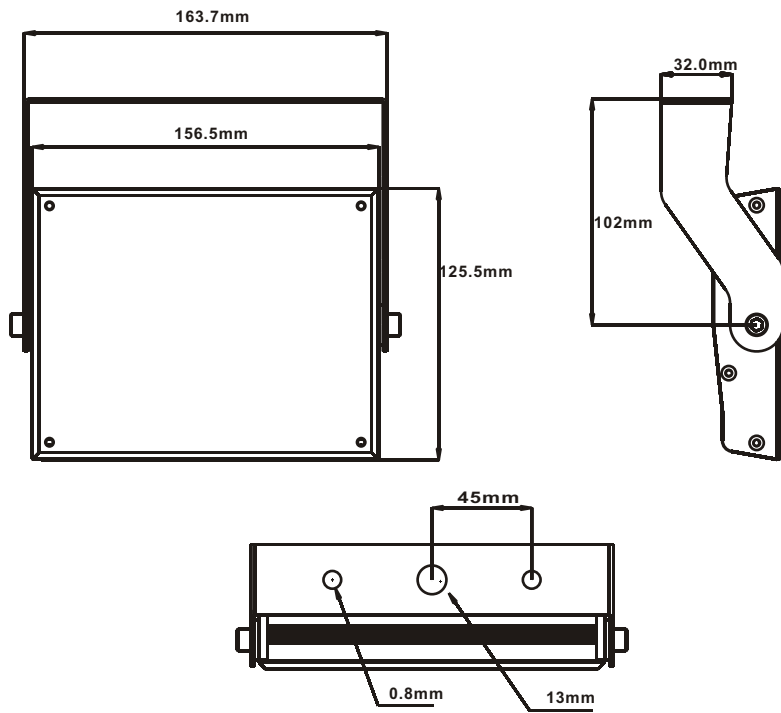

Coloray Wash 12 (CW-12)

Specification

Electrical:

power requirement: 15VDC
power Consumption: 12W max at full intensity
compatible driver: Coloray drive 65II

Source & optics:

LEDs: 4 x 1W Red/ 4 x 1W Green/ 4 x 1W Blue
Beam angle: with frost panel (45degree)
Life time: estimated 100,000 hours when color changing
Total Lux(3M): R46 G58 B7.5 W66.8

Communication:

DMX 512(1990): RGB 3 channels

Environment:

Operating temperature: -10~40 degree

Housing:

Finish: First grade aluminum housing in silver color
Dimensions(mm): L157 x W123 x H 36
Weight: 0.85Kg
Protection: IP20

Wiring Diagram