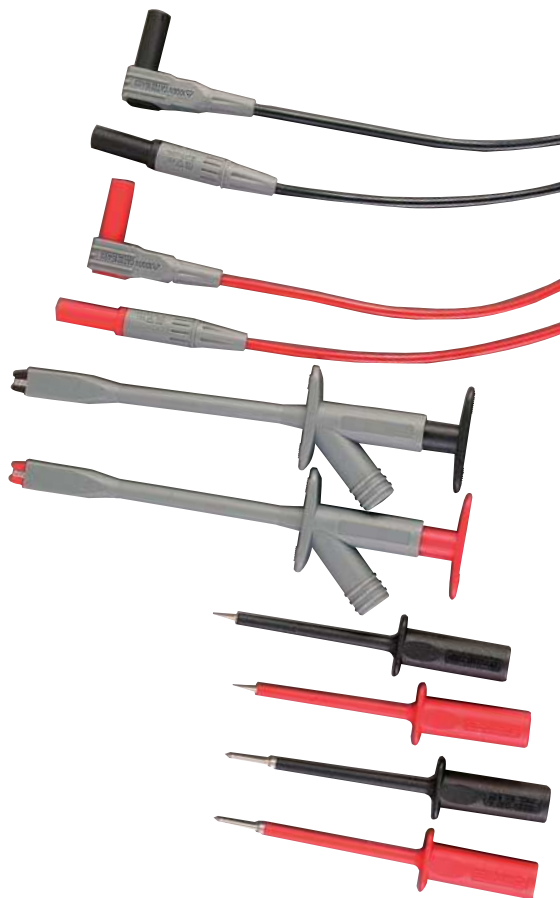

## Electrical Test Lead Kit

### Features:

- Two 40" (1m) PVC lead extensions (1000V rating) with shrouded banana plugs on both ends
- Two very sharp, extra long 0.3" (7mm) stainless steel tipped plug-on test probes
- Two stainless steel flat tip test probes (0.6"/15mm long)
- Two plunger activated retractable jaw clips with a wide 0.75" (19mm) jaw opening
- Optional accessory — Extra large alligator clips (TL806)

### Ordering Information:

TL810-KIT ....Electrical Test Lead Kit  
TL806 .....Extra Large Alligator Clips