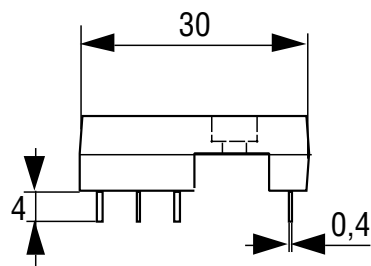

Support pour Relais SP/ST

Socket for SP/ST relay

ESC05000ISO 9001
N° 1993/1106a*Proud to serve you*All technical characteristics are subject to change without previous notice.
Caractéristiques sujettes à modifications sans préavis.**celduc**[®]
r e l a i s— www.celduc.com —