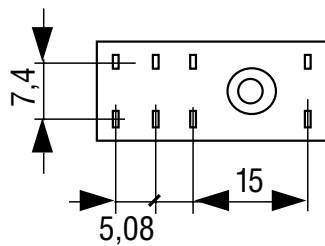

Support pour Relais SP/ST

Socket for SP/ST relay

ESC05000ISO 9001
N° 1993/1106a*Proud to serve you*All technical characteristics are subject to change without previous notice.
Caractéristiques sujettes à modifications sans préavis.**celduc**[®]
r e l a i s— www.celduc.com —