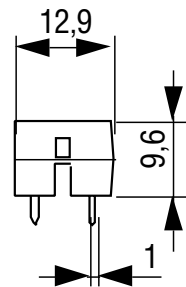

Support pour Relais SP/ST

Socket for SP/ST relay

ESC05000ISO 9001
N° 1993/1106a*Proud to serve you*All technical characteristics are subject to change without previous notice.
Caractéristiques sujettes à modifications sans préavis.**celduc**[®]
r e l a i s— www.celduc.com —