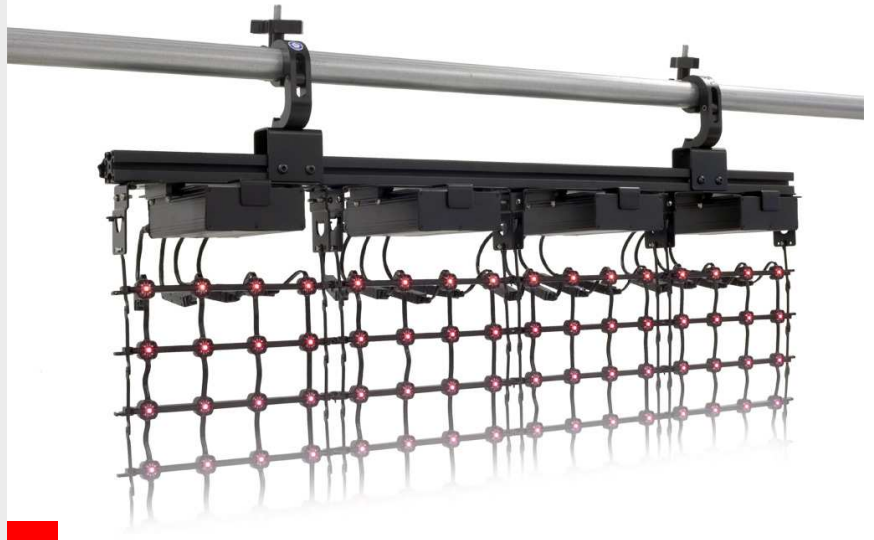

Helix™ G75

Flexible LED curtain display

If you don't want to sacrifice your creative options for budgetary reasons, Barco offers the Helix G75 LED curtain. Usable in indoor as well as outdoor environments, the Helix G75 can bend, wrap, drape, and fold to conform to even the most challenging designs; yet it is equally functional and stunning when quickly unfolded to create a flat video screen.

BARCO

Visibly yours

Product specifications**Helix™ G75**

Pixel pitch	75 mm
Color	48-bit color per pixel
Packaging	Clear housing/black wires
Weather rating	IP66
Pixels per tile	4x32
Max. power consumption	50W
Mains Voltage	24 VDC
Brightness	444 nits
Dimensions	Width: 300 mm (11.8 in.) Height: 2,400 mm (94.5 in.) Depth: 14 mm (0.6 in.)
Area	0.72 m2 / G75 Grid Extensible to any width and 8 high
Viewing angle	120° x 120° (50% brightness)
Pixel configuration	RGB 3-in-1 LED
Compliance	ETL, FCC, CE, RoHS (pending)
Lifetime	>100,000 hours at full white to 50% brightness