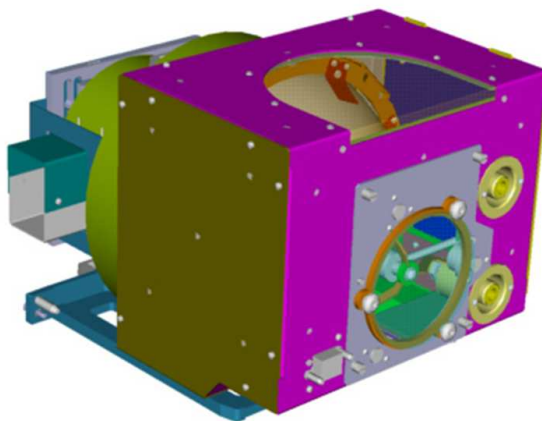

Refurb lamp for XLM HD30

For more information contact Barco

BARCO

Visibly yours

Product specifications

Refurb lamp for XLM HD30

Power

6.3 kW