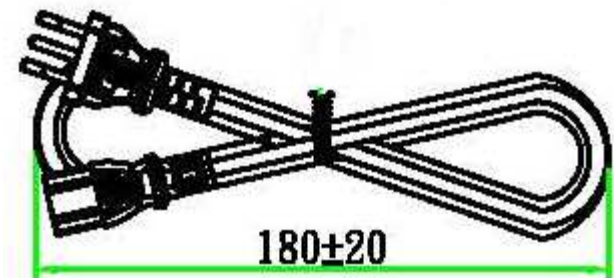

PLUG: CEE 23-16 ITALY, RATING: 10A/250V

OUTLET: IEC-320-C13, RATING: 10A/250V

LENGTH: 6FT ± 2IN

WIRE TYPE: H05VV-F 3G 0.75<sup>2</sup>MM

JACKET: BLACK

RATINGS:

<b>PART TITLE</b>	Italian Power Cord (3 Conductor) RoHS
-------------------	--