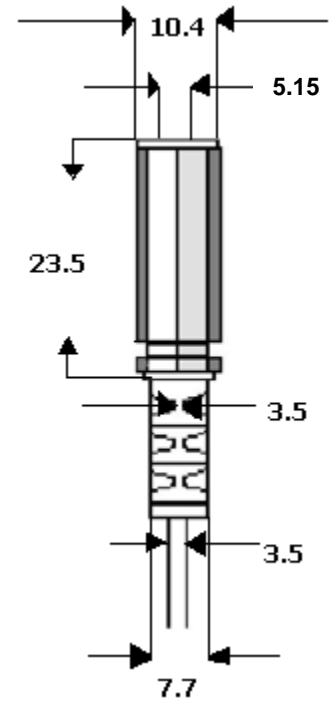

Tolerance is  $\pm .5\text{MM}$  unless otherwise specified.

PLUG: MALE CIGARETTE

OUTLET: 2 205 INLINE

LENGTH: 10FT

WIRE TYPE: 18AWG

JACKET: BLACK

<b>PART TITLE</b>	Double Ended 10 FT 18 AWG Cable Assembly with One Cigarette Plug With Fuse and Y Split Cable With 2 205 Inline Plugs
-------------------	--

<b>PART NUMBER</b>	CAMCI GF-2-2051NL-10FT-18AWG
<b>DATE</b>	10.20.10
<b>APPROVAL</b>	EB
<b>UNIT</b>	MM

**CONDOR ELECTRONICS, INC.**  
 T: 408-745-7141 F: 408-745-0439  
 780 Montague Expy. Ste. 406  
 San Jose, CA 95131 USA  
 sales@condorelectronics.net

REV	DESCRIPTION	DATE	BY
A			