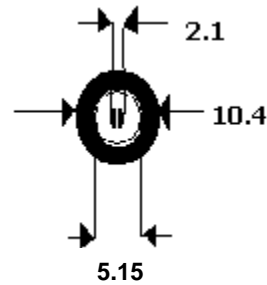

Tolerance is  $\pm .5\text{MM}$  unless otherwise specified.

PLUG: MALE CIGARETTE

OUTLET: 2 205 INLINE

LENGTH: 10FT

WIRE TYPE: 18AWG

JACKET: BLACK

<b>PART TITLE</b>	Double Ended 10 FT 18 AWG Cable Assembly with One Cigarette Plug With Fuse and Y Split Cable With 2 205 Inline Plugs
-------------------	--

<b>PART NUMBER</b>	CAMCI GF-2-2051NL-10FT-18AWG
<b>DATE</b>	10.20.10
<b>APPROVAL</b>	EB
<b>UNIT</b>	MM

**CONDOR ELECTRONICS, INC.**  
 T: 408-745-7141 F: 408-745-0439  
 780 Montague Expy. Ste. 406  
 San Jose, CA 95131 USA  
 sales@condorelectronics.net