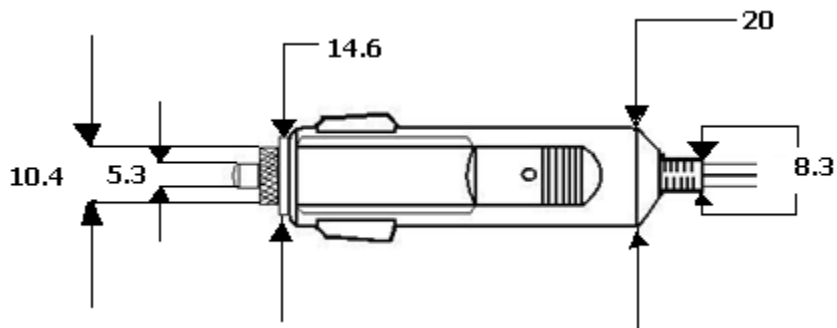

Tolerance is  $\pm .5\text{MM}$  unless otherwise specified.

PLUG: MALE CIGARETTE

OUTLET: 2 205 INLINE

LENGTH: 10FT

WIRE TYPE: 18AWG

JACKET: BLACK

<b>PART TITLE</b>	Double Ended 10 FT 18 AWG Cable Assembly with One Cigarette Plug With Fuse and Y Split Cable With 2 205 Inline Plugs
-------------------	--

<b>PART NUMBER</b>	CAMCI GF-2-2051NL-10FT-18AWG
<b>DATE</b>	10.20.10
<b>APPROVAL</b>	EB
<b>UNIT</b>	MM

**CONDOR ELECTRONICS, INC.**  
 T: 408-745-7141 F: 408-745-0439  
 780 Montague Expy. Ste. 406  
 San Jose, CA 95131 USA  
 sales@condorelectronics.net