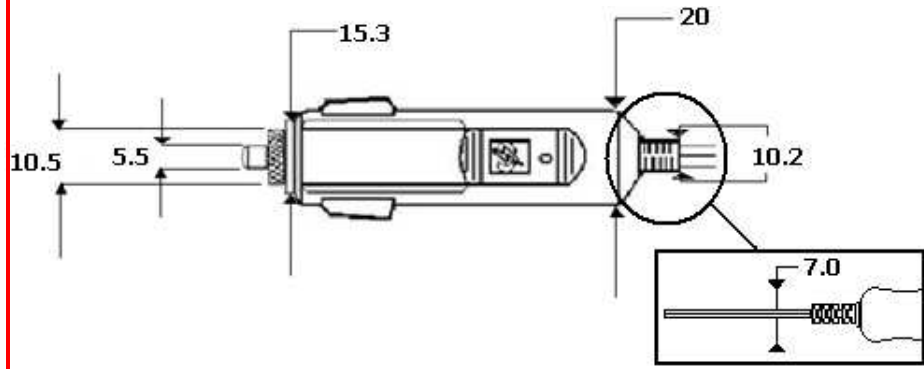

Tolerance is $\pm .5\text{MM}$ unless otherwise specified.

PLUG: MALE CIGARETTE
 OUTLET: 205 INLINE
 LENGTH: 6FT
 WIRE TYPE: 18AWG
 JACKET: BLACK

PART TITLE	DOUBLE ENDED 6FT 18AWG CABLE ASSEMBLY WITH CIGARETTE PLUG AND 205 INLINE PLUG
-------------------	---