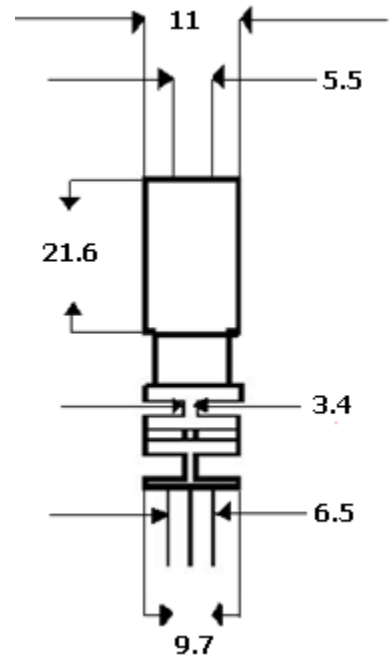

Tolerance is $\pm .5\text{MM}$ unless otherwise specified.

PLUG: MALE CIGARETTE
 OUTLET: 205 INLINE
 LENGTH: 6FT
 WIRE TYPE: 18AWG
 JACKET: BLACK

PART TITLE	DOUBLE ENDED 6FT 18AWG CABLE ASSEMBLY WITH CIGARETTE PLUG AND 205 INLINE PLUG
-------------------	---

PART NUMBER	CA205INL-MCI GF-6FT-18AWG
DATE	11.08.10
APPROVAL	EB
UNIT	MM

CONDOR ELECTRONICS, INC.
 T: 408-745-7141 F: 408-745-0439
 780 Montague Expy. Ste. 406
 San Jose, CA 95131 USA
sales@condorelectronics.net