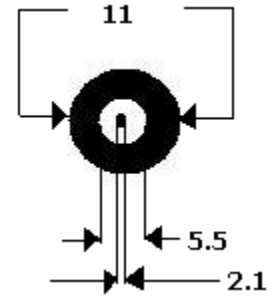

Tolerance is $\pm .5\text{MM}$ unless otherwise specified.

PLUG: MALE CIGARETTE
 OUTLET: 205 INLINE
 LENGTH: 6FT
 WIRE TYPE: 18AWG
 JACKET: BLACK

PART TITLE	DOUBLE ENDED 6FT 18AWG CABLE ASSEMBLY WITH CIGARETTE PLUG AND 205 INLINE PLUG
-------------------	---

PART NUMBER	CA205INL-MCI GF-6FT-18AWG
DATE	11.08.10
APPROVAL	EB
UNIT	MM

CONDOR ELECTRONICS, INC.
 T: 408-745-7141 F: 408-745-0439
 780 Montague Expy. Ste. 406
 San Jose, CA 95131 USA
sales@condorelectronics.net