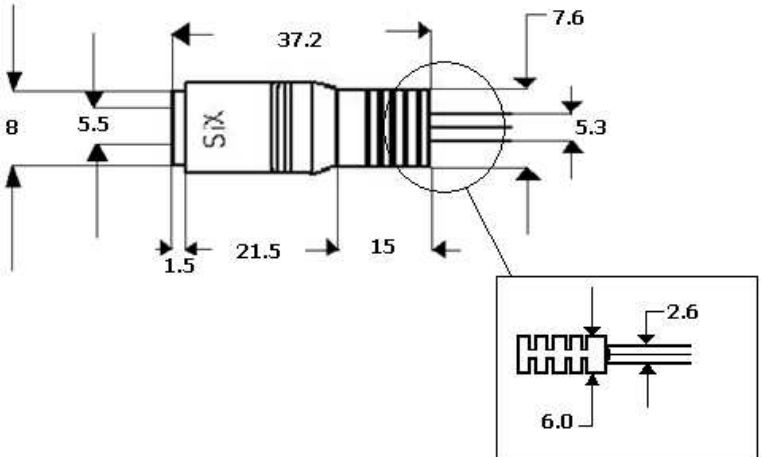

Tolerance is
± .5MM
unless
otherwise
specified.

PLUG: 205 INLINE
 OUTLET: S/T & C-TERMINAL
 LENGTH: 8FT
 WIRE TYPE: 18AWG
 JACKET: BLACK

PART TITLE
 8FT 18AWG DOUBLE ENDED
 CABLE ASSEMBLY WITH SPLIT
 C-TERMINAL RING/STRIP AND

PART NUMBER	CA2051 NL-2L-S/ T-CTERM-18AWG
DATE	11.08.10
APPROVAL	EB
UNIT	MM

CONDOR ELECTRONICS, INC.
 T: 408-745-7141 F: 408-745-0439
 780 Montague Expy. Ste. 406
 San Jose, CA 95131 USA
sales@condorelectronics.net