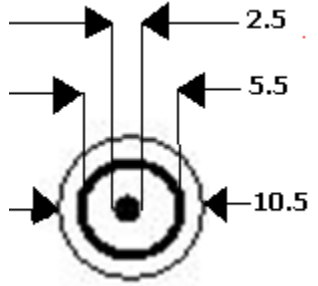

Tolerance is
± .5MM
unless
otherwise
specified.

PLUG: 205 INLINE
 OUTLET: S/T & C-TERMINAL
 LENGTH: 8FT
 WIRE TYPE: 18AWG
 JACKET: BLACK

PART TITLE
 8FT 18AWG DOUBLE ENDED
 CABLE ASSEMBLY WITH SPLIT
 C-TERMINAL RING/STRIP AND

PART NUMBER	CA2051 NL-2L-S/ T-CTERM-18AWG
DATE	11.08.10
APPROVAL	EB
UNIT	MM

CONDOR ELECTRONICS, INC.
 T: 408-745-7141 F: 408-745-0439
 780 Montague Expy. Ste. 406
 San Jose, CA 95131 USA
sales@condorelectronics.net