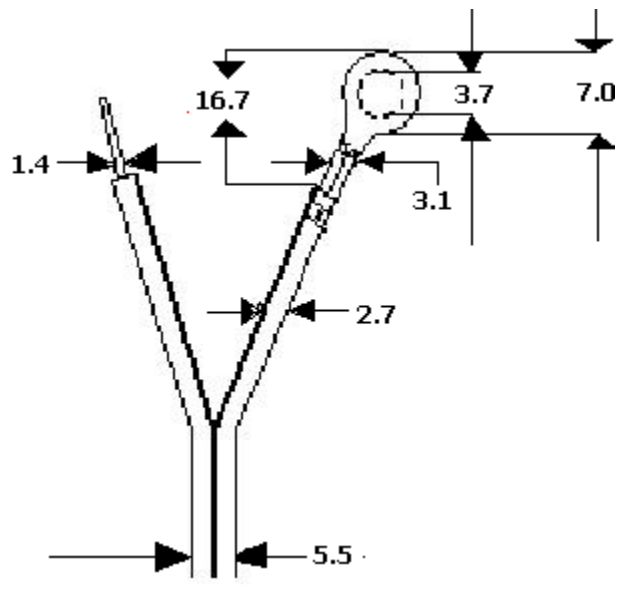

Tolerance is
± .5MM
unless
otherwise
specified.

PLUG: 205 INLINE
 OUTLET: S/T & C-TERMINAL
 LENGTH: 8FT
 WIRE TYPE: 18AWG
 JACKET: BLACK

PART TITLE
 8FT 18AWG DOUBLE ENDED
 CABLE ASSEMBLY WITH SPLIT
 C-TERMINAL RING/STRIP AND

PART NUMBER	CA2051 NL-2L-S/ T-CTERM-18AWG
DATE	11.08.10
APPROVAL	EB
UNIT	MM

CONDOR ELECTRONICS, INC.
 T: 408-745-7141 F: 408-745-0439
 780 Montague Expy. Ste. 406
 San Jose, CA 95131 USA
sales@condorelectronics.net

REV	DESCRIPTION	DATE	BY
A			