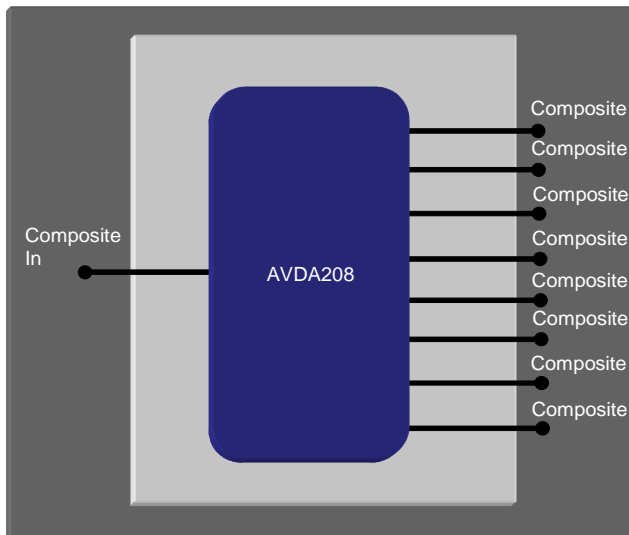

AVDA200 series

Analogue Video Distribution Amplifiers

INSERTERS

SWITCHES

CONVERSION

KEYERS

MIXERS

Four or eight outputs

Wide bandwidth and good CMRR

Adjustment of gain and equalisation

0 to 450m cable equalisation

As part of the Series 200 range, Microvideo offer basic distribution amp modules. The AVA204 module has 4 outputs and the AVDA208 has 8 outputs. Both versions are able to equalise cable up to 450m. These cards are part of the Series 200 and can be mixed in our 1U or 3U frames with other cards in the range.