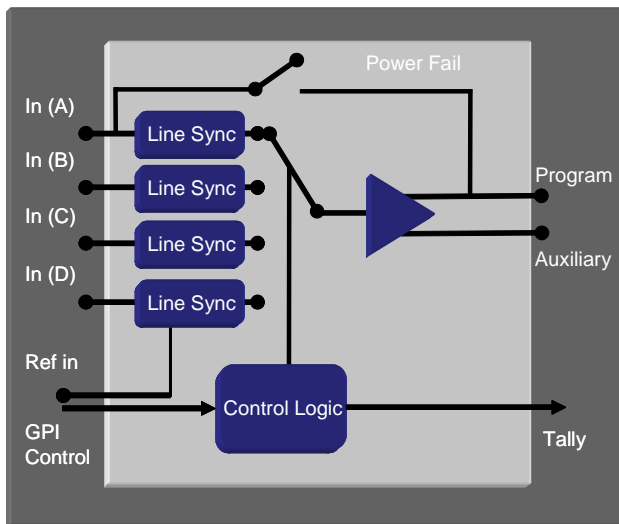

# ESW41-S

SDI 4x1 Synchronous Emergency Switch

INSERTERS

SWITCHES

CONVERSION

KEYERS

MIXERS

Seamless LIVE emergency switching

Automatic switching on signal loss

GPI switch control

Clean switching of mis-timed inputs

4x1 emergency switching for SDV

The ESW-41S is designed for applications requiring automatic emergency switching capability in the event of signal loss. The main program input is monitored and on loss of sync data, the output is switched to the next available 'good' input after four blank frames (or if the user wishes, the output can switch to black).

The automatic switching feature can be overridden by the operator through external connection to the GPI.

The program path is maintained, even in the event of a power failure, through the inbuilt bypass relay. This connects input 1 to the main output.

The program path is maintained, even in the event of a power failure, through the inbuilt bypass relay. This connects input 1 to the main output.

MicroVideo

Copley Hill Farm  
Babraham  
Cambridge  
England, CB22 3GN  
t: +44 (0) 1223 834119  
f: +44 (0) 1223 834471  
w: [www.microvideo.co.uk](http://www.microvideo.co.uk)