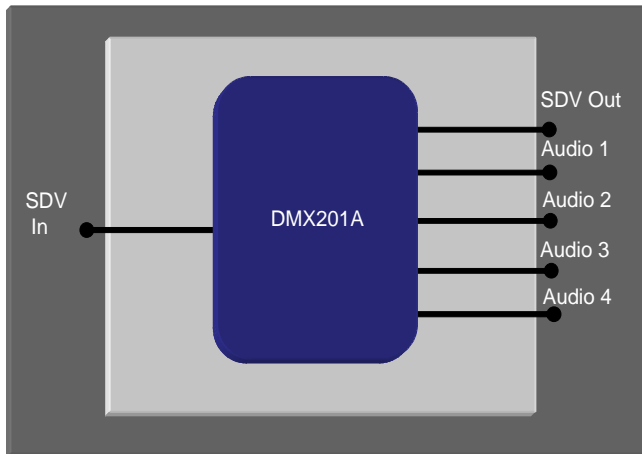

# DMX201A

De-multiplexer for embedded audio

INSERTERS

SWITCHES

CONVERSION

KEYERS

MIXERS

Extracts embedded audio from SDI

Four channels (line level) out

Ideal for monitoring

Power fail bypass relay

The Microvideo DMX201A module extracts audio that has been embedded into Serial Digital Video (270Mb/s), conforming to SMPTE272M-A. It produces four channels of analogue audio at balanced line level and can extract from any of the four audio groups.

The DMX201A is part of our Series 200 range of products. These can be mounted in a 1U or 3U frame. All the modules in the Series 200 range are eurocard size and plug into the front of the frame for easy access.

## Technical Information

INSERTERS

SWITCHES

CONVERSION

KEYERS

MIXERS

- Inputs:** Serial digital (270Mb/s) with reclocked loop through to EBU Tech 3267-E and SMPTE 259M containing embedded audio to SMPTE 272M-A.
- Outputs:** SDI: Active loop through (with power fail relay bypass) output on BNC.  
Audio: Four channels of balanced analogue audio at standard line level (0dBm = 18dB of full scale). All on a single 15 way D-Type. Precision adjustment of level for individual channels on the board.
- Control:** DIP switches Select which group is extracted from.  
Select channels (1 & 2 or 3 & 4) to convert to analogue for monitoring.  
LEDs indicate SDV input presence.  
Presence of embedded audio on SDV.
- Physical:** Eurocard size module for mounting in our 1U or 3U frames.
- Power usage:** 8W
- Frames:** Up to 6 modules will fit in a Microvideo 1U frame and 15 in a 3U frame.
- Ordering:**
- |         |  |
|---------|--|
| DMX201A | De-multiplexer module for AES/EBU digital audio          |
| FR1U-20 | 1U rack mounting frame for series 200 cards (dual PSU)   |
| FR3U-10 | 3U rack mounting frame for series 200 cards (single PSU) |
| FR3U-20 | 3U rack mounting frame for series 200 cards (dual PSU)   |