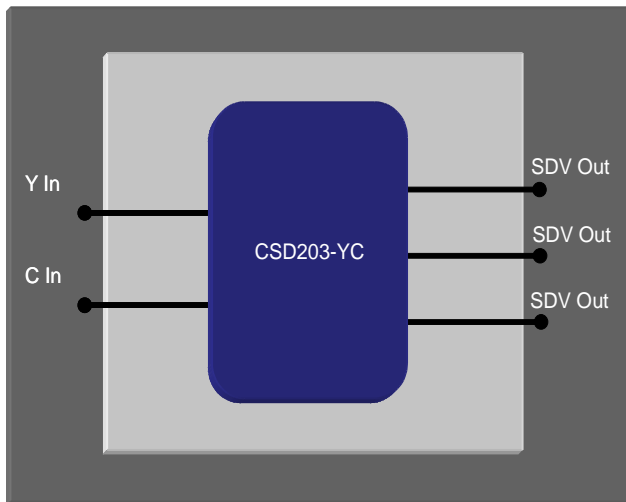

CSD203-YC

Analogue Y/C to SDI converter

INSERTERS

SWITCHES

CONVERSION

KEYERS

MIXERS

High performance conversion

Adaptive comb filter decoding

Minimal conversion delay

Auto PAL/NTSC detection

This module converts analogue PAL or NTSC video to 270 Mb/s component serial digital video. The input to the board may be a composite or separate luminance and chroma (Y/C) signal. The input is sampled at 13.5 MHz to 10 bit resolution. When in composite mode the PAL/NTSC decoder utilises a fully digital comb decoder process. The board can automatically switch between PAL and NTSC. In the absence of an analogue input the board will free run generating a valid digital black. The CSD203-YC is a very compact eurocard size board allowing up to 6 modules in a 1U rack, making it ideal for multi-channel applications.

MIXERS

Inputs:	Analogue composite (PAL/NTSC) or Y/C. Input levels - 0.7V (100IRE) video, 0.3V (40IRE) sync. Input present LED.
Outputs:	3 x 270Mb/s serial digital to EBU Tech. 3267-E, (SMPTE 259M). (Option of four SDV outputs if required).
Control:	Switch between Y/C or composite operation. Automatic standard (PAL /NTSC) select can be disabled. Horizontal Position Adjustment by $\pm 1\mu\text{s}$ in 150nS steps.
Specification:	The composite signal is digitised to 10 bit resolution. A 3 line adaptive comb decoder is used to decode the composite signal.
Physical:	Eurocard size module for mounting in our 1U or 3U frames.
Power usage:	6W
Frames:	Up to 6 modules will fit in a Microvideo 1U frame and 15 in a 3U frame.
Ordering:	CSD203-YC Analogue Y/C to SDI (270Mb/s) converter FR1U-20 1U rack mounting frame for series 200 cards (dual PSU) FR3U-10 3U rack mounting frame for series 200 cards (single PSU) FR3U-20 3U rack mounting frame for series 200 cards (dual PSU) -CB Control Bus wiring for 3U frame