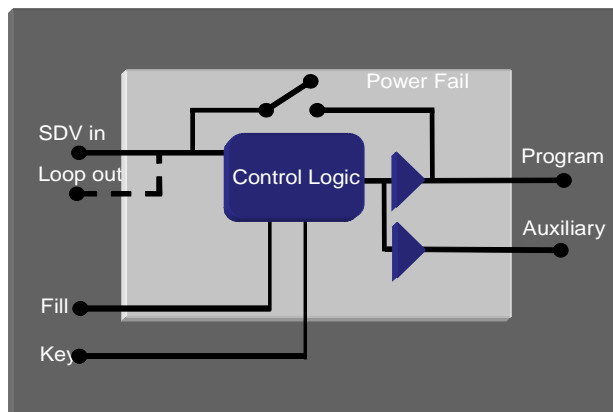

KEY200

Down Stream Keyer / Mixer

INSERTERS

SWITCHES

CONVERSION

KEYERS

MIXERS

Full 10 bit digital keying

A-B mix and cut

Fade to black operation

Power-fail bypass

Simple GPI control

The KEY200 module can be used for keying graphics onto serial digital video, with control over cuts and fades. Internal processing is done to 12 bit resolution ensuring the highest quality of picture. It's compact size allows multiple modules in a 1U frame, making it ideal for multi-level keying applications. It can also operate as a simple A-B mixer allowing cuts and fades between two sources. The KEY200 is transparent to embedded audio and VBI signals. It is part of our Series 200 interface range, enabling the keyer to be mixed with other cards, such as the AMX202 digital audio mixer, giving greater flexibility.

1. **Inputs:** 3 x SDV in (Program, Key, and Foreground/Fill)
   Serial Digital Video (270Mb/s) to EBU Tech. 3267-E (SMPTE259M)
2. **Outputs:** Program (PGM) out. (Power bypass relay connects SDV in to PGM out)
   Second output is set by link to be loop of input (LOOP) or another program out (AUX)
   Serial Digital Video (270Mb/s) to EBU Tech. 3267-E (SMPTE259M)
3. **Control:** Dip switch allows setting of: Mix / Key mode; bypass (takes graphic off air); set output to black; set foreground to black (enables Fade to Black)
   Links on the module allow: Manual / Auto standard detect; manual setting to 525 / 625
   GPI control allows external fade up/down, with tally output.
   RS232/422 control is optional (requires CPU card, contact Microvideo for details).
4. **Physical:** Eurocard size module for mounting in our 1U or 3U frames.
5. **Power usage:** 5W.
6. **Frames:** Up to 6 modules will fit in a Microvideo 1U frame and 14 in a 3U frame.
7. **Ordering:**

KEY200	Down stream keyer/mixer
FR1U-20	1U rack mounting frame for series 200 cards (dual PSU)
FR3U-10	3U rack mounting frame for series 200 cards (single PSU)
FR3U-20	3U rack mounting frame for series 200 cards (dual PSU)
-CB	Control Bus wiring for 3U frame

MicroVideo

Copley Hill Farm
Babraham
Cambridge
England, CB22 3GN
t: +44 (0) 1223 834119
f: +44 (0) 1223 834471
w: www.microvideo.co.uk