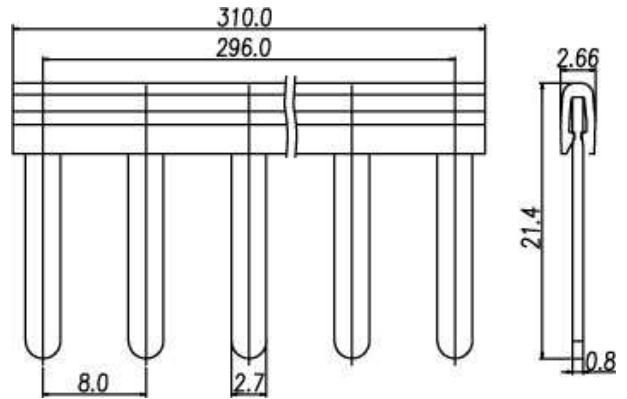

Accessory / Insertion bridge

**CSC02-638-A**

Suitable type	DK6	DK6N
	DK4-TF(5X20)	DKK4N-TF(5X20)
	DKTD6	DKTL6