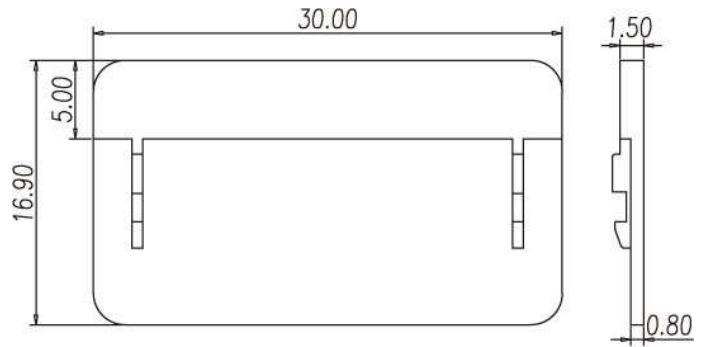

Accessory / Partition

DKSPS-005

Suitable type	DK35	