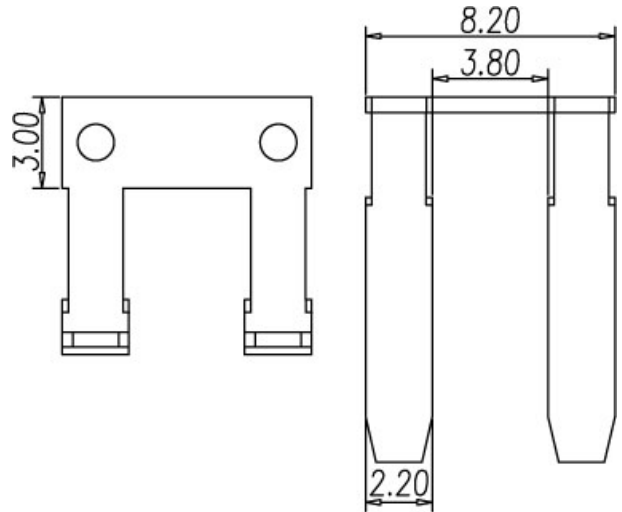

Accessory / Insertion bridge

DS-204

Suitable type	PM2.5WS	PM2.5WSA
	PMM2.5WS	PMM2.5WSA
	PM2.5WSH	PM2.5WSHA
	PMM2.5WSH	PMM2.5WSHA
Available position		