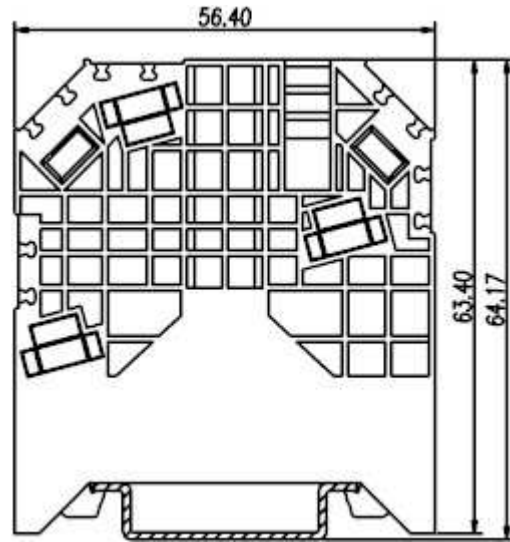

Accessory / End Bracket

SS6

Suitable type	TS-35	TS-35A
Available position		