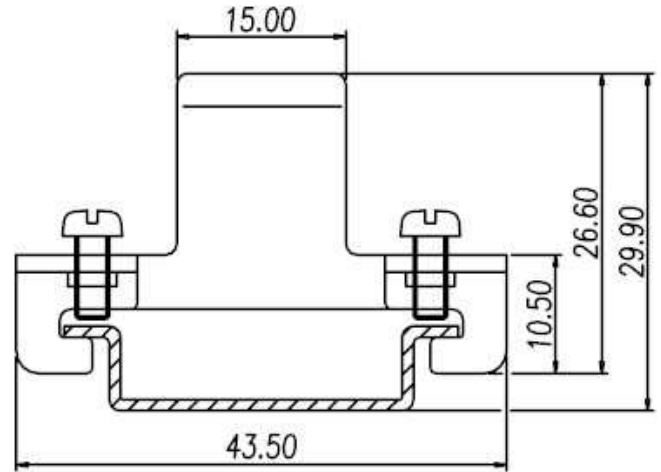

Accessory / End Bracket

SS3

Suitable type	TS-35	TS-35A
Available position		