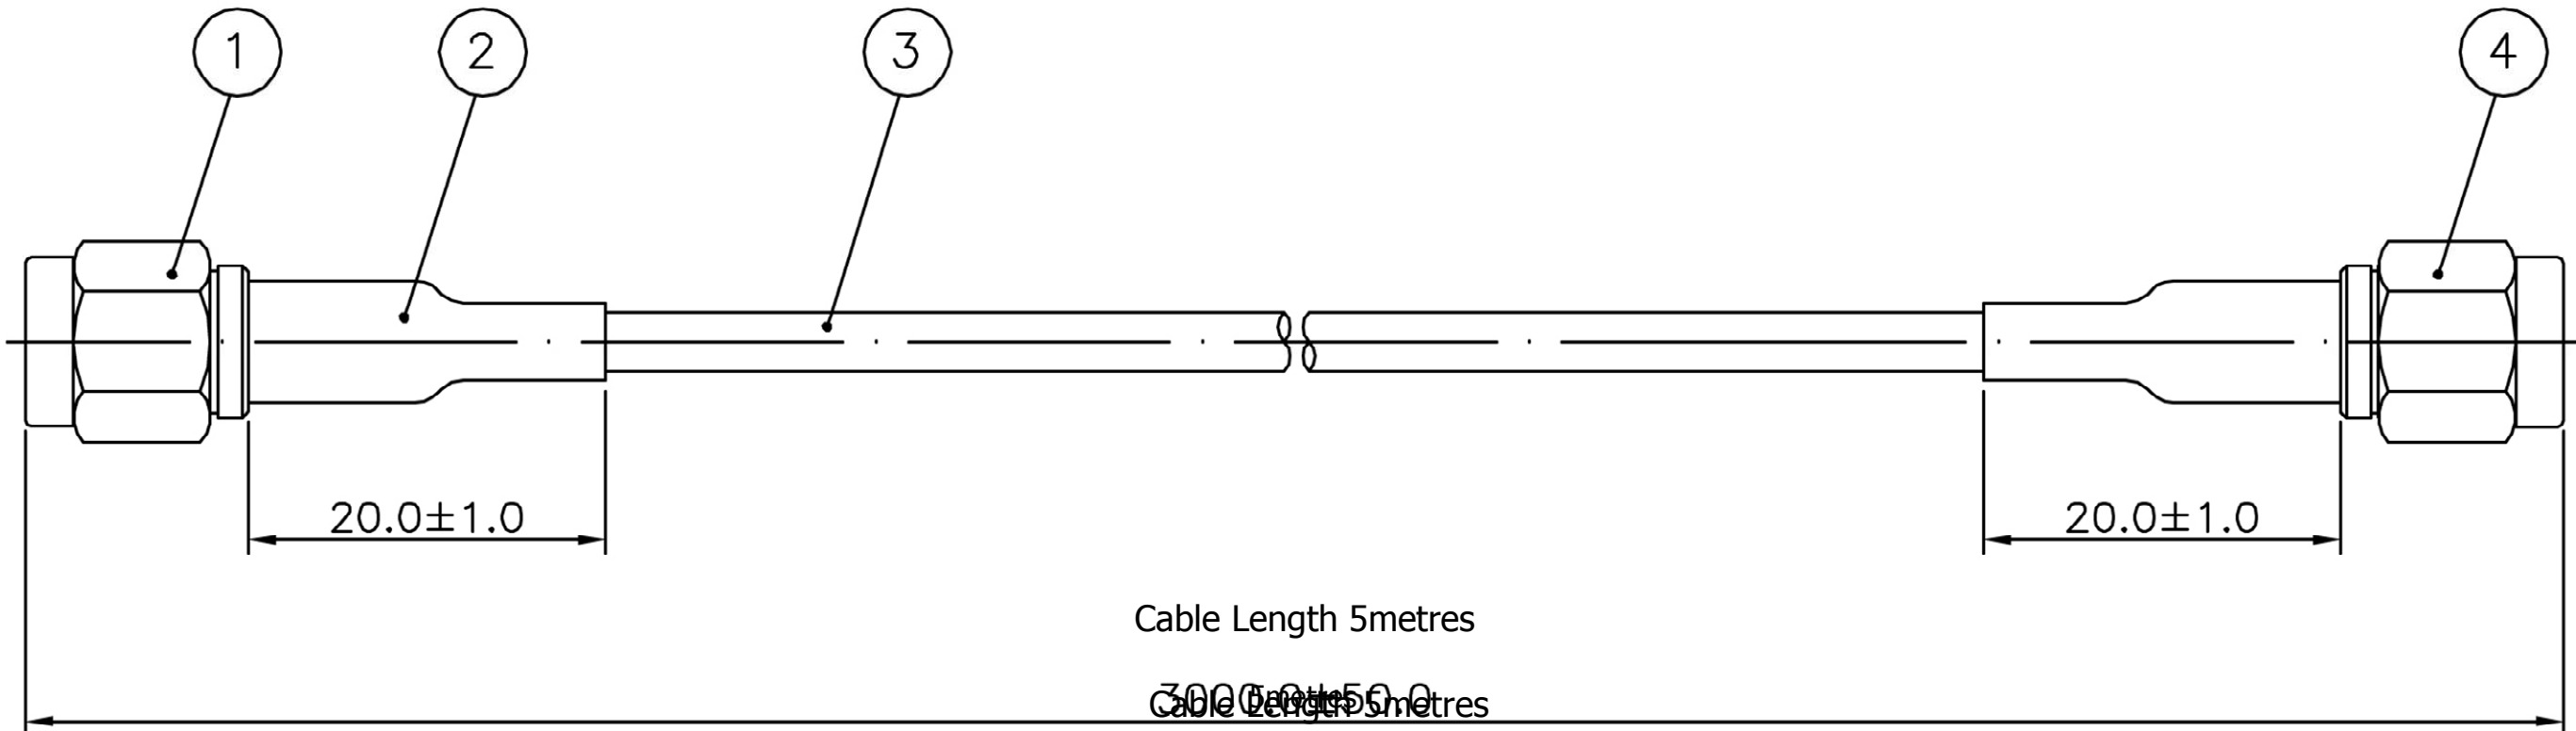

8 7 6 5 4 3 2 1

H
G
F
E
D
C
B
A

Notes

- 1. SMA (M) Bulkhead Straight
- 2. Heatshrink
- 3. RG58 Cable
- 4. SMA (F) Bulkhead Straight

NOT TO SCALE

All Dimensions in mm

DESCRIPTION				
Cable Assy SMA(M) straight plug to SMA(F) straight plug reverse cable Assy 5m				
FILENAME	DRAWN BY	DATE	REVISED	PAGE
CBA-SMAM-SMAF50.VSD	John Fairall		10/01/2013	1 of 1
REVISIONS				
ZONE	REV	DESCRIPTION	DATE	APPROVED
N/A	1	First Issue	1.8.09	
	2			
	3			
	4			
	5			
	6			