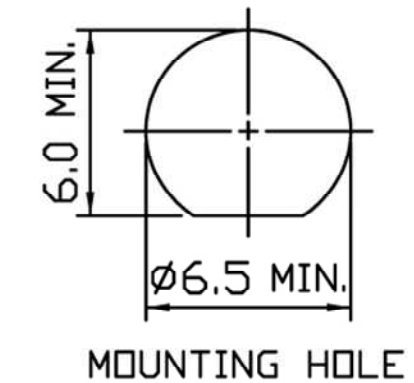

1/4"-36UNS

100±3

RG-174U CABLE
黑色(BLACK)

MOUNTING HOLE

- Notes**
1. SMA (F) Bulkhead Straight
 2. Heatshrink
 3. RG174U Cable
 4. SMB (F) Straight
 5. Impedance 50ohm
 6. Frequency Range 0 -1GHz

NOT TO SCALE

All Dimensions in mm

DESCRIPTION				
Cable Assy SMA(F) Bulkhead straight to SMB(F) straight plug cable Assy 100mm				
FILENAME	DRAWN BY	DATE	REVISED	PAGE
CBA-SMA-SMB1.VSD	John Fairall		01/08/2012	1 of 1
REVISIONS				
ZONE	REV	DESCRIPTION	DATE	APPROVED
N/A	1	First Issue	1.8.09	
	2	Update to SMB to show Female	30/7/12	JF
	3			
	4			
	5			
	6			