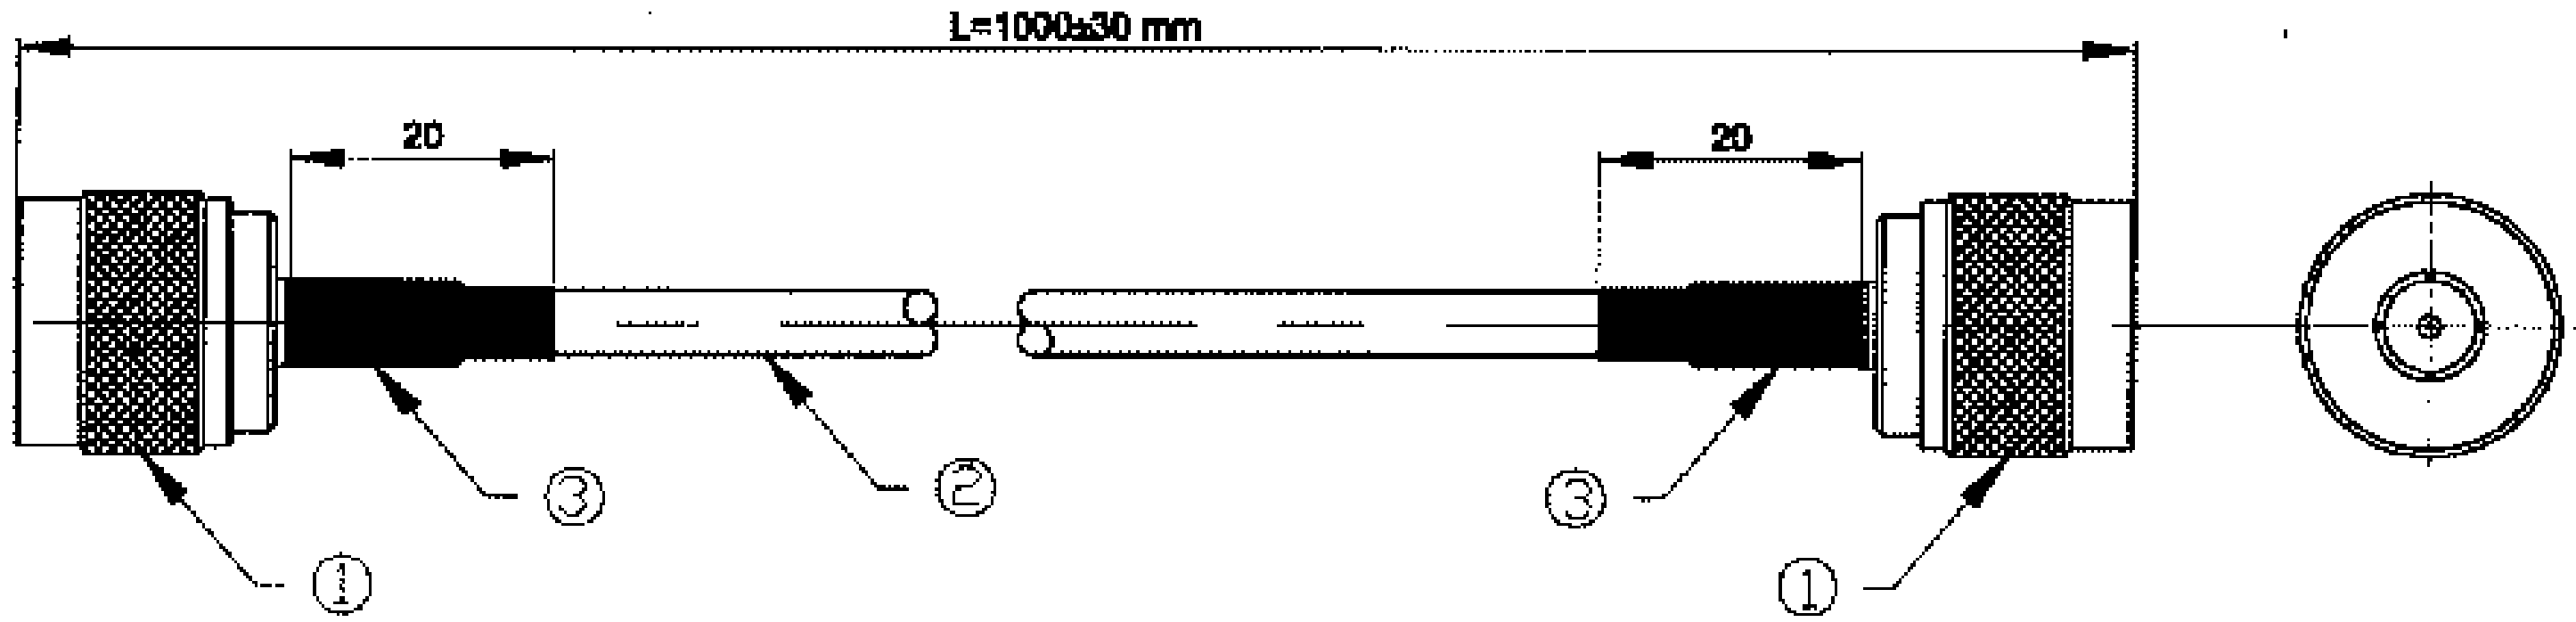

8 7 6 5 4 3 2 1

H
G
F
E
D
C
B
A

H
G
F
E
D
C
B
A

NOT TO SCALE

Notes

- 1. N Type Straight Male
- 2. CDF200 Coax Cable
- 3. Heatshrink

All Dimensions in mm

8 7 6 5 4 3 2 1

DESCRIPTION				
Cable N Type Male to N Type Male 1M				
FILENAME	DRAWN BY	DATE	REVISED	PAGE
CBA-NM-NM1.VSD	John Fairall		16/08/2009	1 of 1
REVISIONS				
ZONE	REV	DESCRIPTION	DATE	APPROVED
N/A	1	First Issue	1.8.09	
	2			
	3			
	4			
	5			
	6			