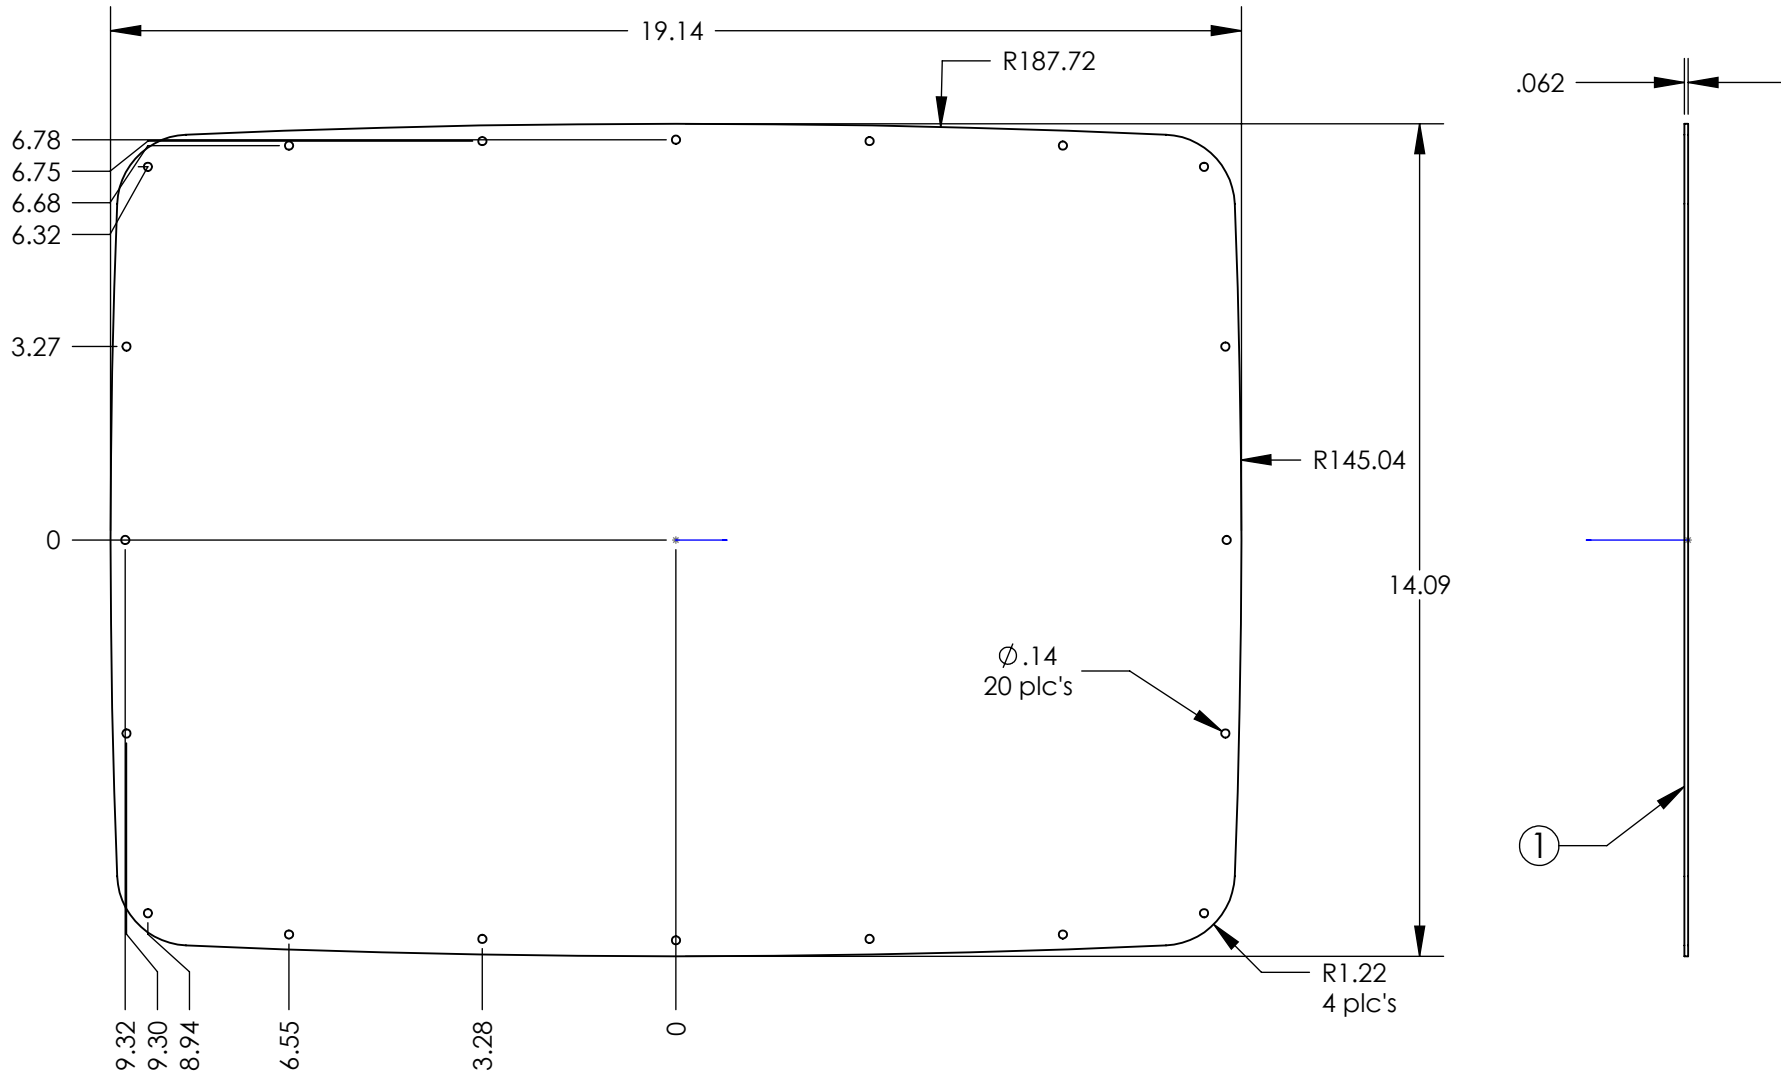

NOTES:

- 1) PVC film this side.
- 2) Panel Kit includes:
 - 1 pc of pn 7151 120top aluminum panel.
 - 20 pcs of pn 6005 screws (#4 X 3/8").

NOTES:

1) PVC film this side.

2) Panel Kit includes:

1 pc of pn 7152 120 bottom aluminum panel.

1 pc of pn 8101 Instrument panel O-ring for 120.

20 pcs of pn 8000 O-ring.

20 pcs of pn 6005 screws (#4 X 3/8").