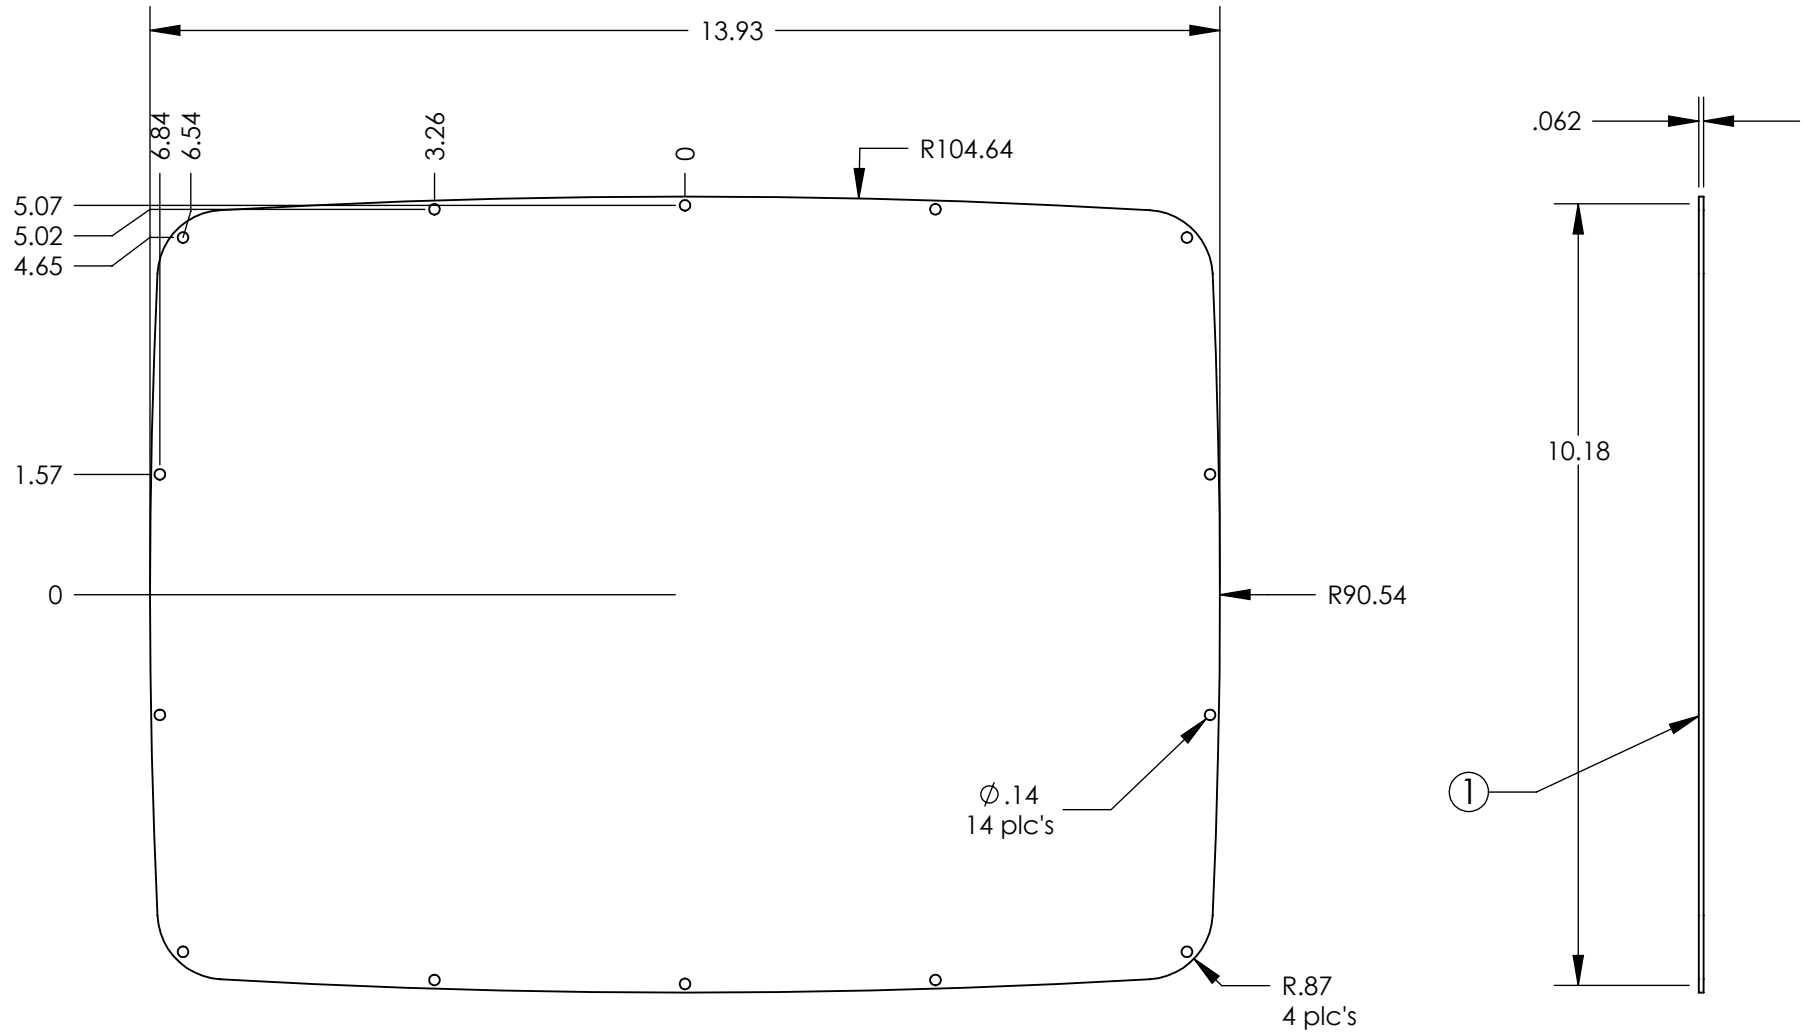

# SERPAC **7550T** 520 TOP PANEL KIT

Electronic Enclosures

**NOTES:**

- 1) PVC film this side.
- 2) Panel Kit includes:
  - 1 pc of pn 7151 120top aluminum panel.
  - 14 pcs of pn 6005 screws (#4 X 3/8").