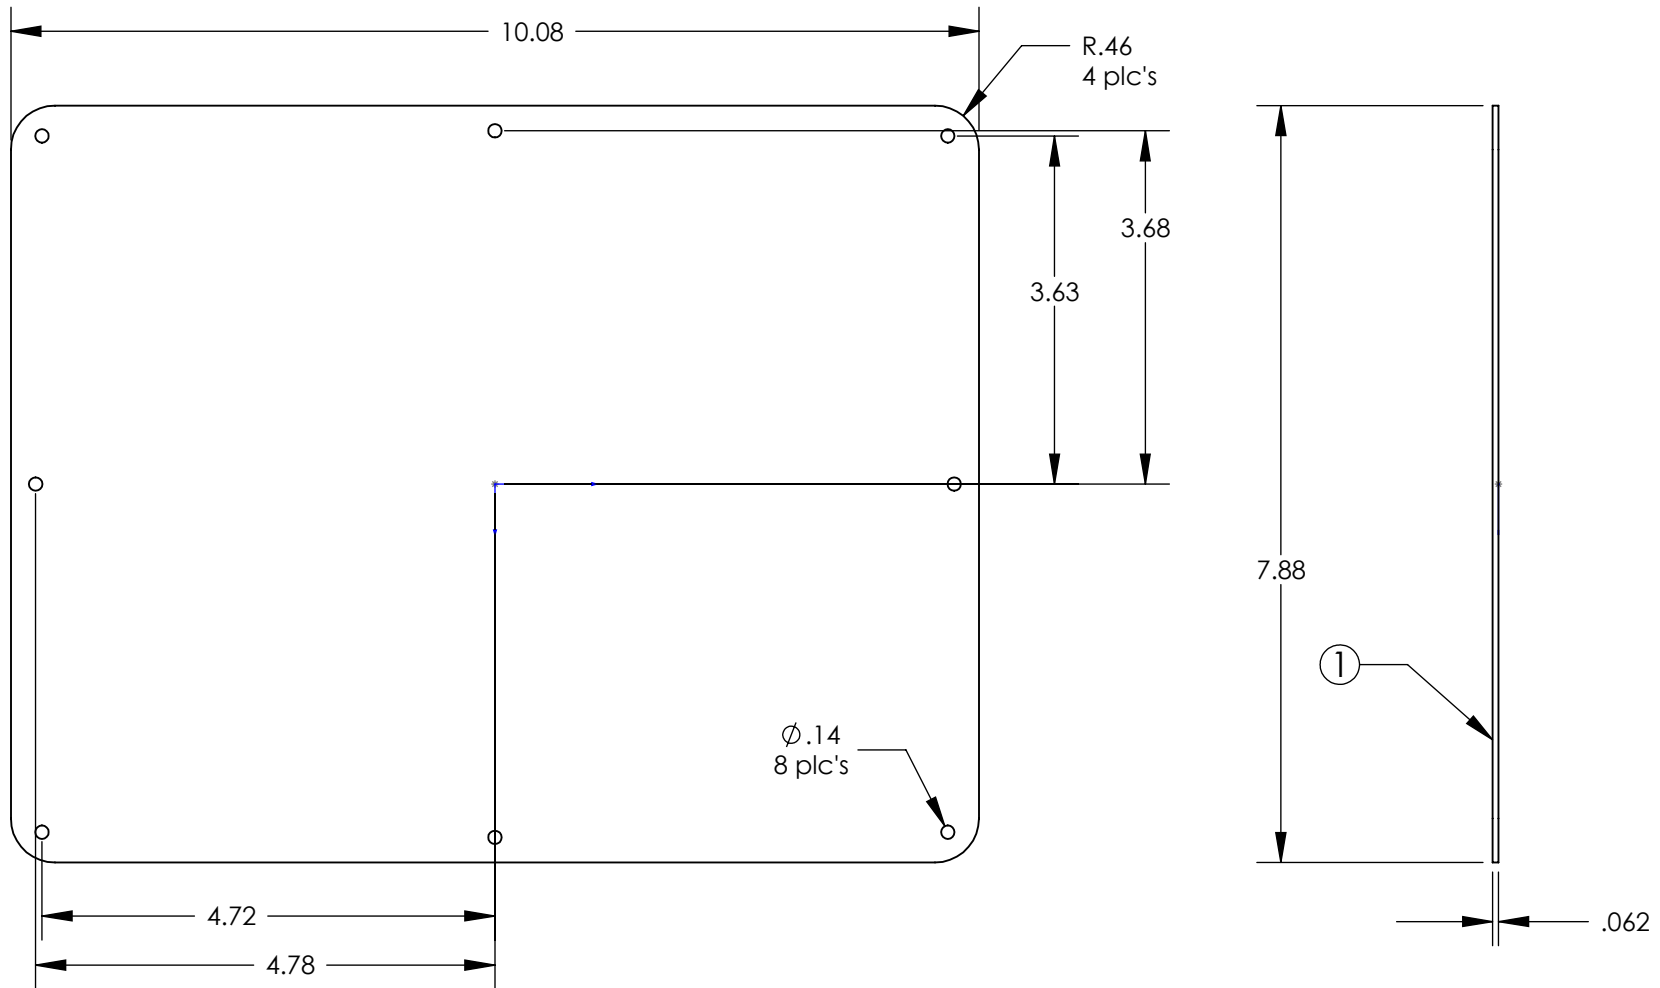

# SERPAC Electronic Enclosures 7350T 300 TOP PANEL KIT

**NOTES:**

- 1) PVC film this side.
- 2) Panel Kit includes:
  - 1 pc of pn 7151 120top aluminum panel.
  - 8 pcs of pn 6005 screws (#4 X 3/8").

**NOTES:**

1) PVC film this side.

**2) Panel Kit includes:**

1 pc of pn 7152 120 bottom aluminum panel.

1 pc of pn 8101 Instrument panel O-ring for 120.

8 pcs of pn 8000 O-ring.

8 pcs of pn 6005 screws (#4 X 3/8").