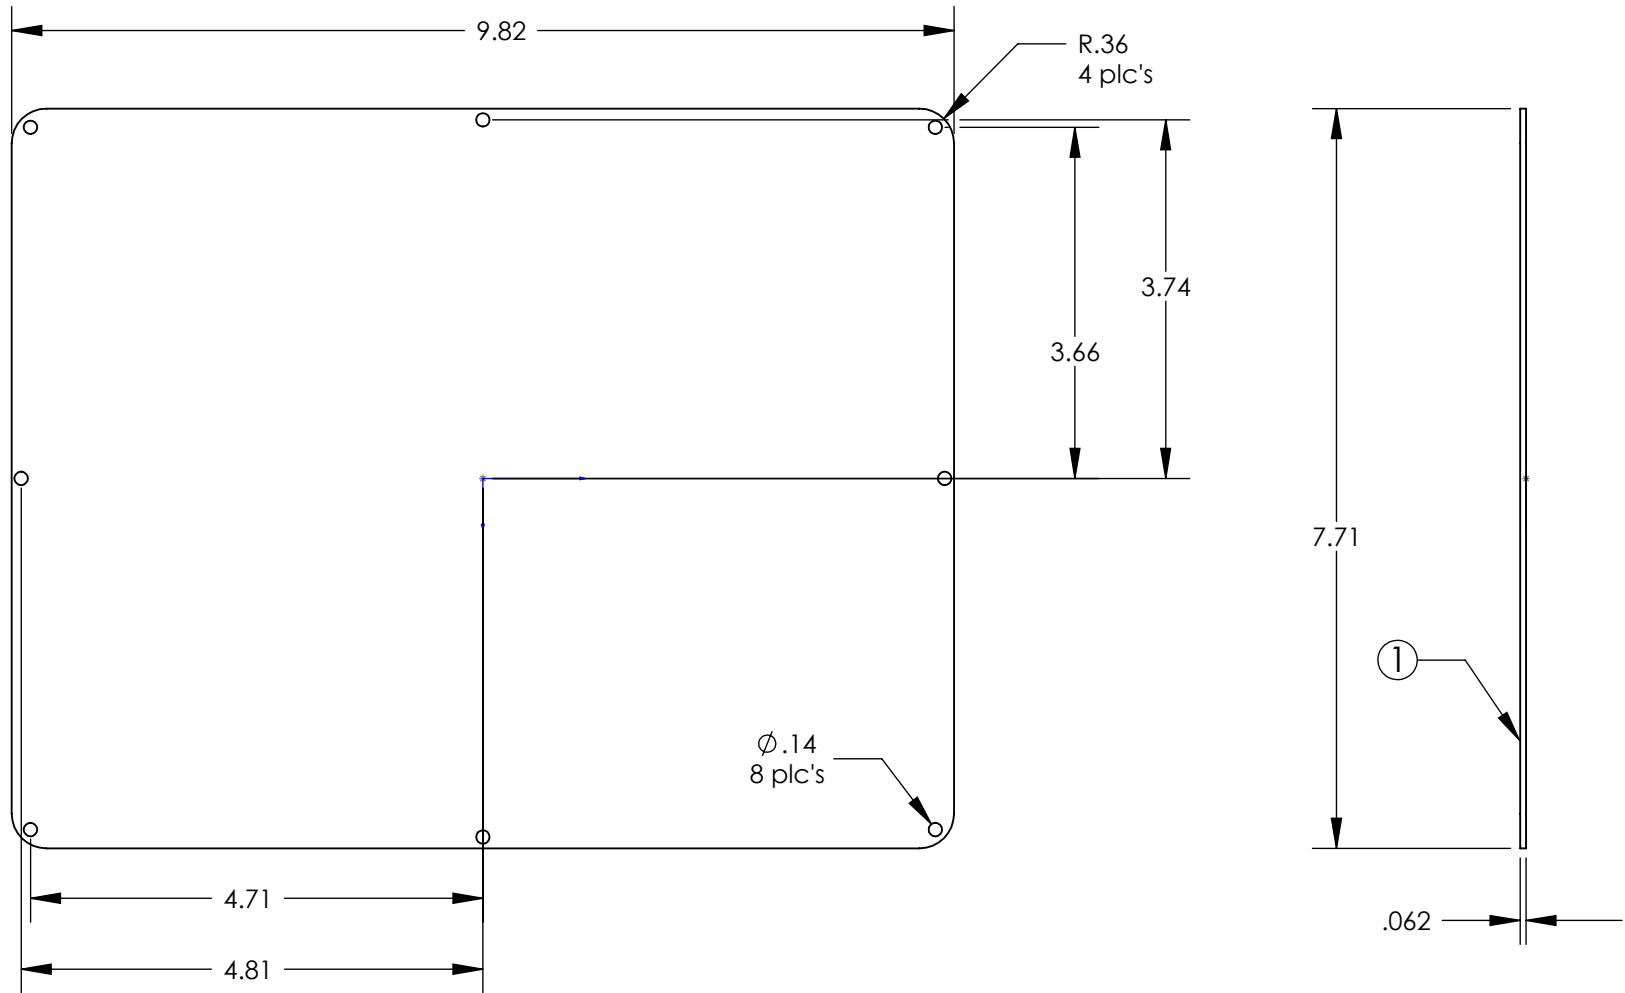

# SERPAC Electronic Enclosures 7350T 300 TOP PANEL KIT

**NOTES:**

- 1) PVC film this side.
- 2) Panel Kit includes:
  - 1 pc of pn 7151 120top aluminum panel.
  - 8 pcs of pn 6005 screws (#4 X 3/8").

**NOTES:**

1) PVC film this side.

**2) Panel Kit includes:**

1 pc of pn 7152 120 bottom aluminum panel.

1 pc of pn 8101 Instrument panel O-ring for 120.

8 pcs of pn 8000 O-ring.

8 pcs of pn 6005 screws (#4 X 3/8").