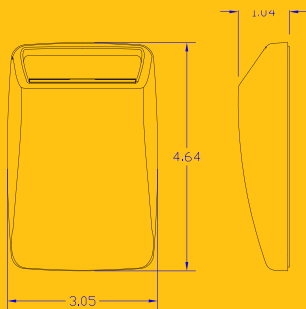

The ILLUMRA™ Key Card Switch needs no wires or batteries. Inserting a key card provides the energy to transmit a wireless signal that controls lights or other devices connected to ILLUMRA receivers.

Easy-To-Use

- Installs in minutes
- Requires no wiring
- Easy-to-configure
- Communicates with ILLUMRA receivers

Reliable Range

- 50-150 foot range (typical)
- Unique ID of each switch activates only the intended receiver(s)

Save Energy and Money

When entering a room, a guest inserts a key card to make power available to selected devices. When leaving, the guest removes the card to set devices in the room to an energy-saving “unoccupied” mode.

With seven code combinations available, key cards can be customized to offer additional functionality, giving the ILLUMRA Key Card Reader the ability to activate different sets of appliances based on the preferences of the building manager.

Save Time and Hassle

Avoid costly and time-consuming installation of hard wired switches in your remodel or retrofit by choosing wireless ILLUMRA switches and receivers. Installing a switch doesn't have to mean tearing open a wall anymore.

777 S. State St.
Orem, UT 84058

T: (801) 349-1200
F: (801) 653-4257
Sales@ILLUMRA.com
Info@ILLUMRA.com
www.ILLUMRA.com