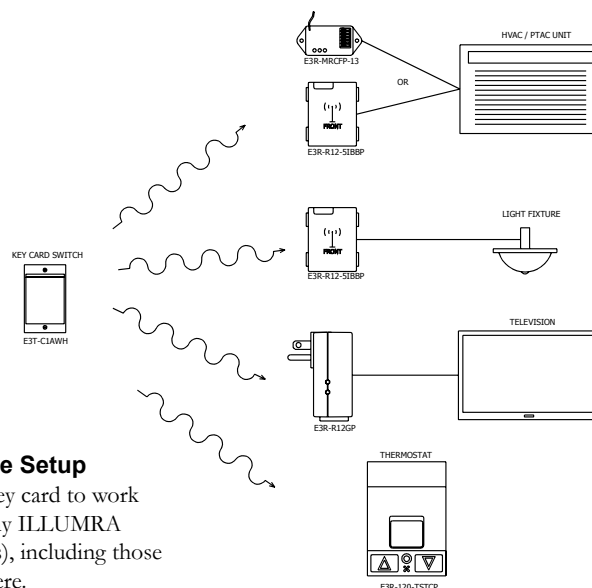

Network Diagram

Example Setup

Set the key card to work with many ILLUMRA receiver(s), including those shown here.

This device or certain aspects thereof is protected by at least one U.S. or international patent or has at least one such patent application pending.