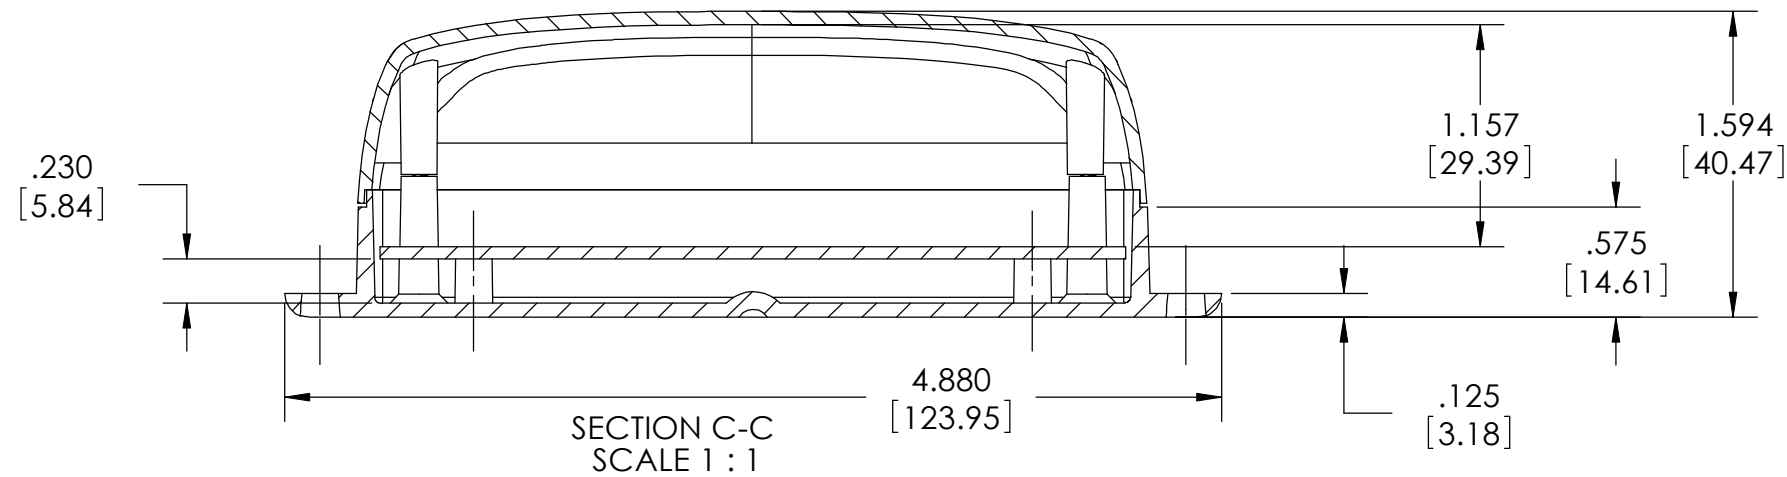

PART NAME

PLASTIBOX - STYLE M

PART No.

PT-11853-FMB

REVISION DATE

3-30-09

RECOMMENDED PC BOARD NOT FURNISHED

(4) SCREWS FURNISHED

MATERIAL:
ABS, BLACK, UL94V0

MAR RESISTANT TEXTURED SURFACE