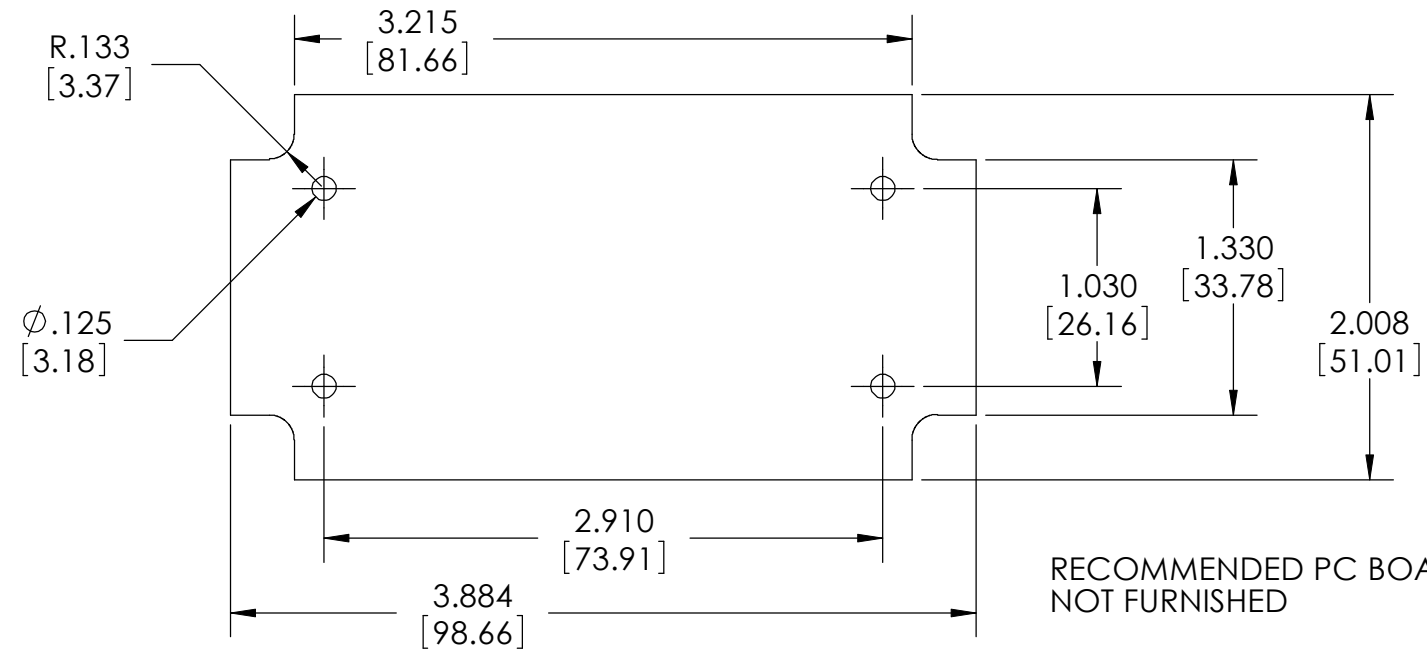

PART NAME

PLASTIBOX - STYLE M

PART No.

PT-11853-FMB

REVISION DATE

3-30-09

RECOMMENDED PC BOARD NOT FURNISHED

(4) SCREWS FURNISHED

MATERIAL:
ABS, BLACK, UL94V0

MAR RESISTANT TEXTURED SURFACE