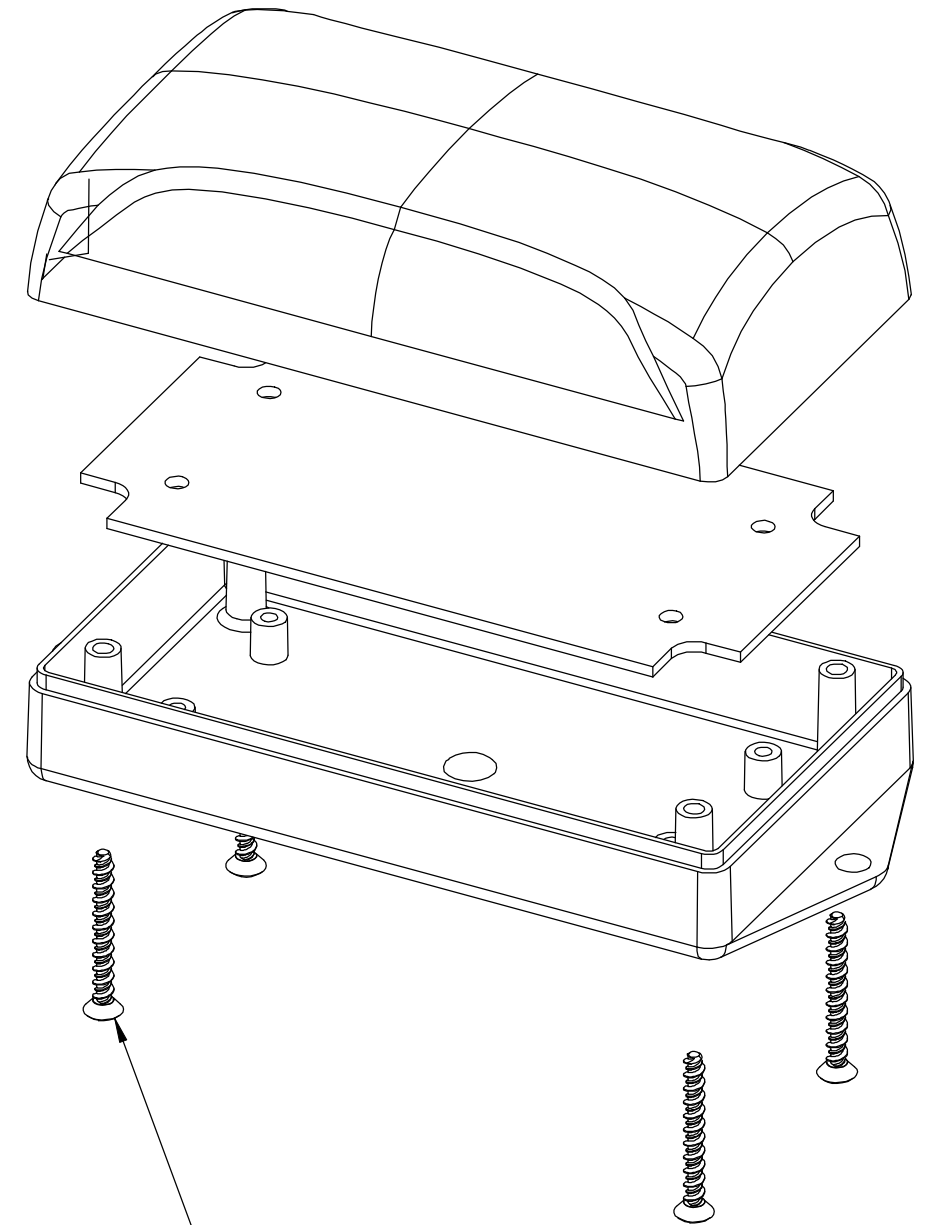

PART NAME

PLASTIBOX - STYLE M

PART No.

PT-11853-FMB

REVISION DATE

3-30-09

RECOMMENDED PC BOARD NOT FURNISHED

(4) SCREWS FURNISHED

MATERIAL:
ABS, BLACK, UL94V0

MAR RESISTANT TEXTURED SURFACE