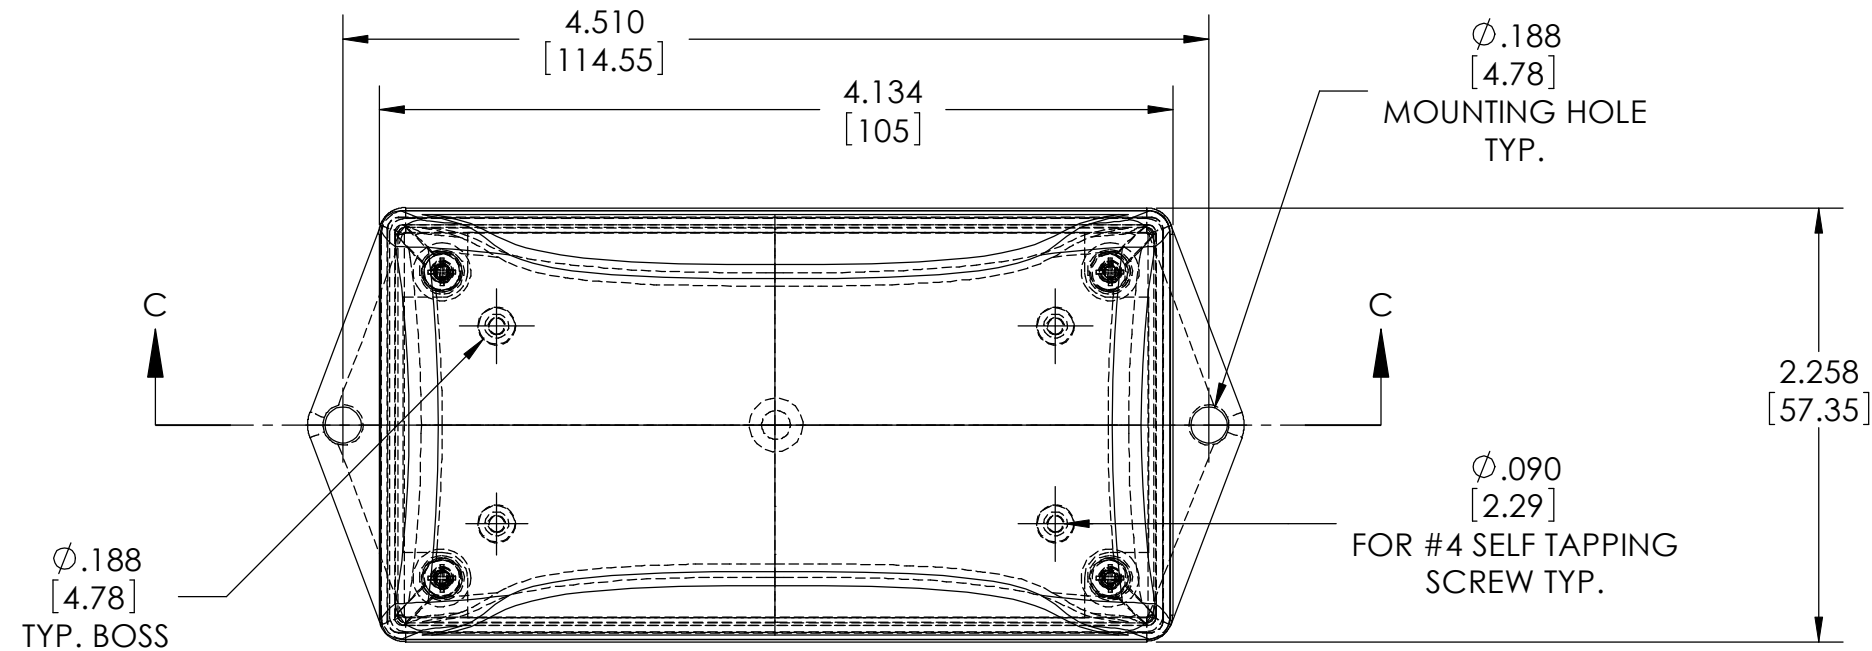

PART NAME

PLASTIBOX - STYLE M

PART No.

PT-11853-FMB

REVISION DATE

3-30-09

RECOMMENDED PC BOARD NOT FURNISHED

(4) SCREWS FURNISHED

MATERIAL:
ABS, BLACK, UL94V0

MAR RESISTANT TEXTURED SURFACE