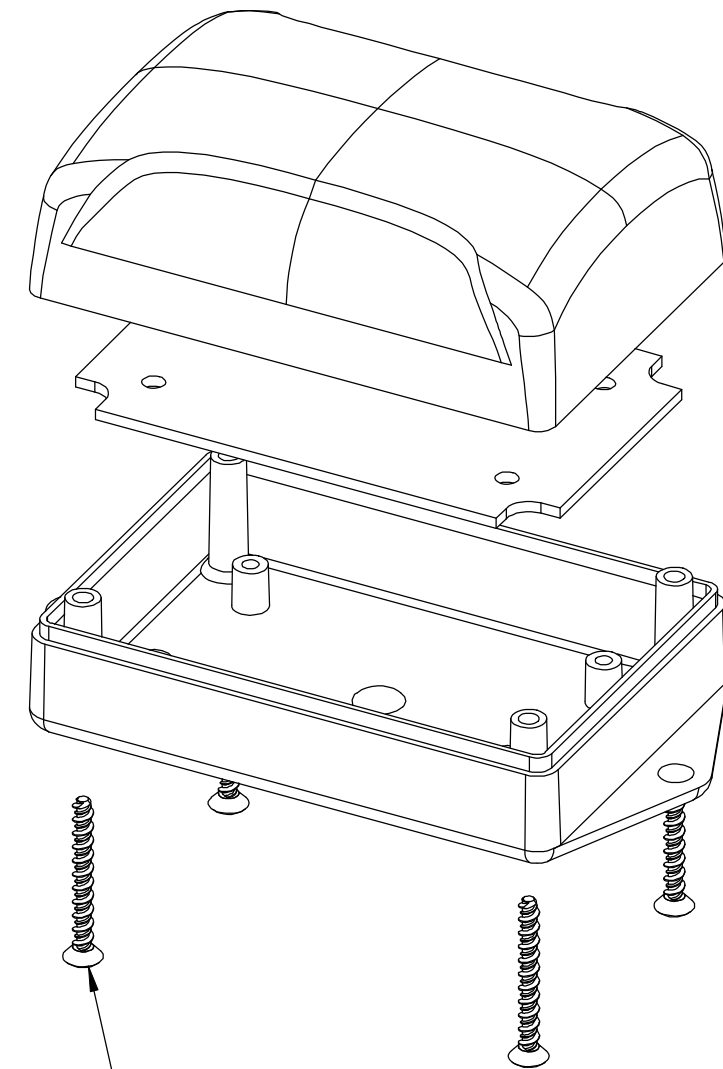

PART  
NAME

PLASTIBOX - STYLE M

PART  
No.

PT-11851-FMB

REVISION  
DATE

3-30-09

RECOMMENDED PC BOARD  
NOT FURNISHED

(4) SCREWS  
FURNISHED

MATERIAL:  
ABS, BLACK, UL94V0

MAR RESISTANT TEXTURED SURFACE