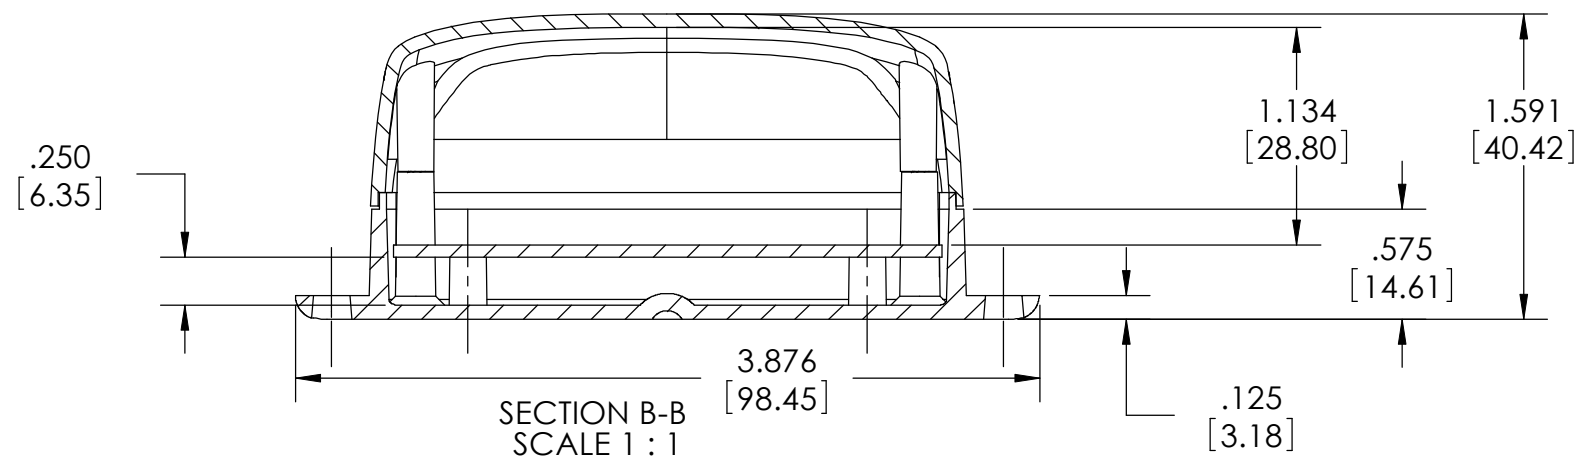

PART  
NAME

PLASTIBOX - STYLE M

PART  
No.

PT-11851-FMB

REVISION  
DATE

3-30-09

RECOMMENDED PC BOARD  
NOT FURNISHED

(4) SCREWS  
FURNISHED

MATERIAL:  
ABS, BLACK, UL94V0

MAR RESISTANT TEXTURED SURFACE