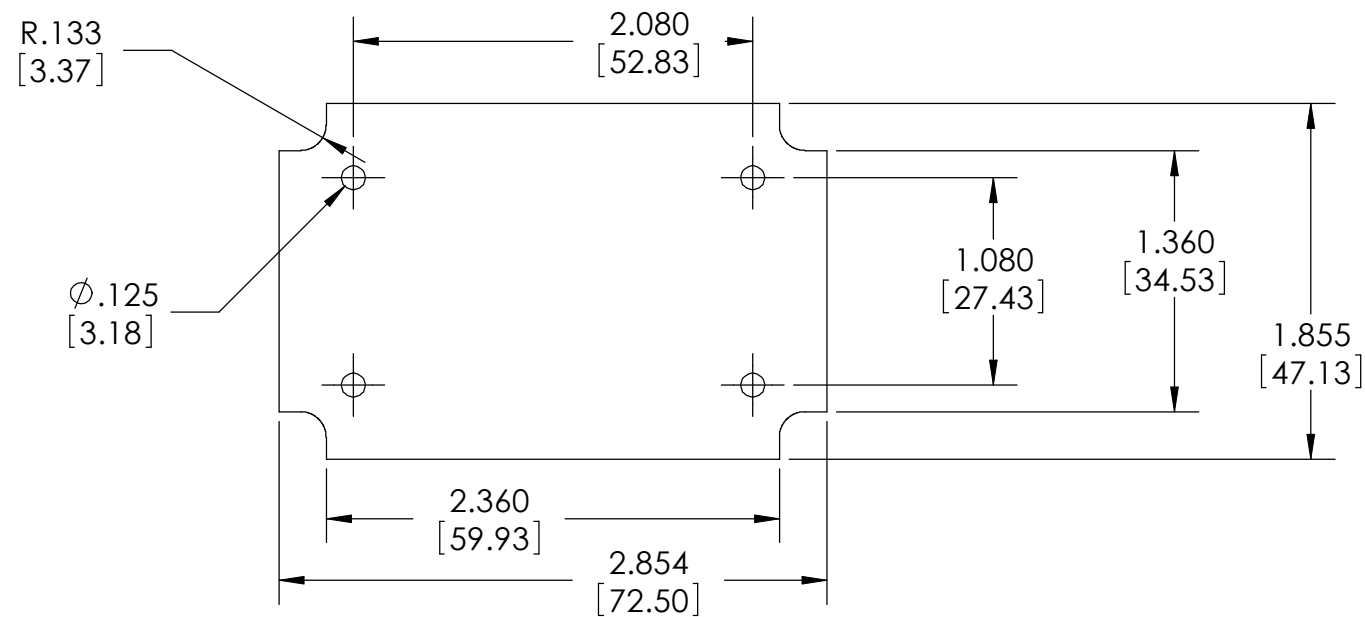

PART  
NAME

PLASTIBOX - STYLE M

PART  
No.

PT-11851-FMB

REVISION  
DATE

3-30-09

RECOMMENDED PC BOARD  
NOT FURNISHED

(4) SCREWS  
FURNISHED

MATERIAL:  
ABS, BLACK, UL94V0

MAR RESISTANT TEXTURED SURFACE