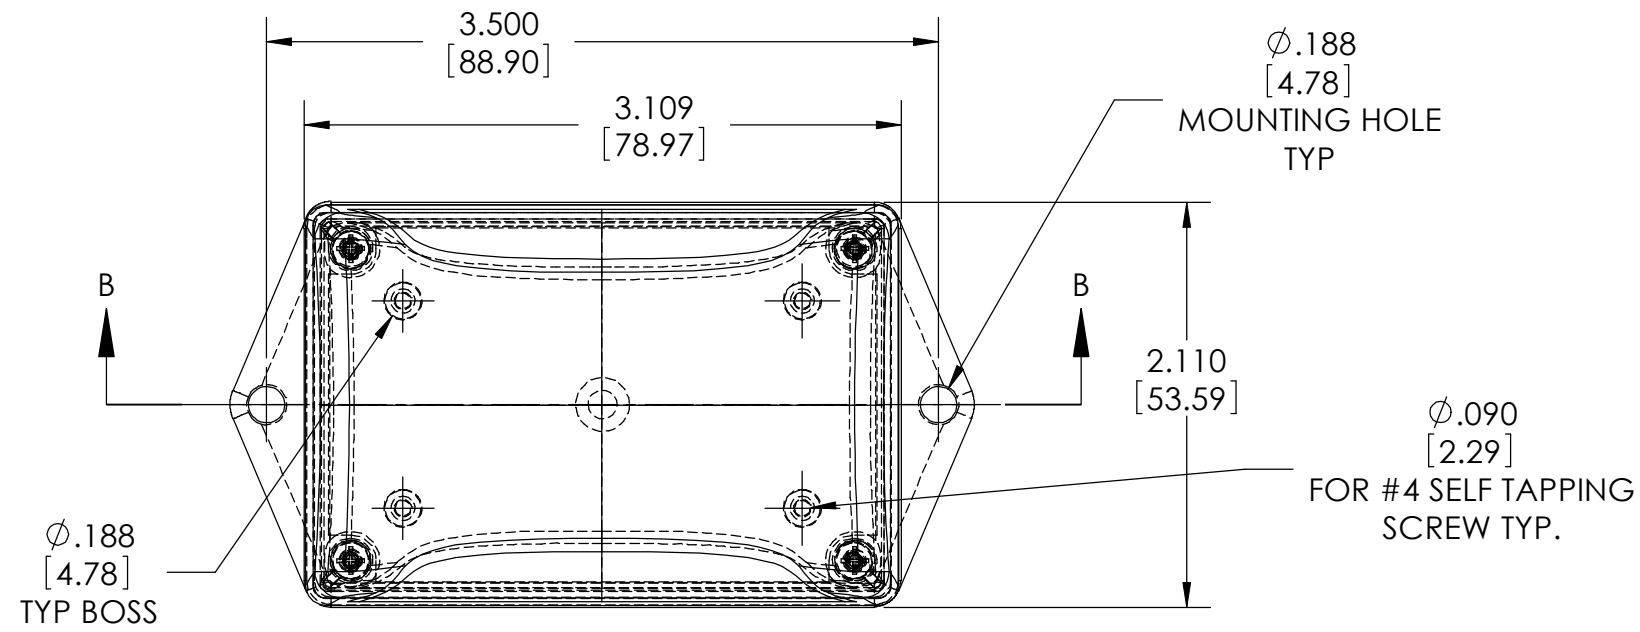

PART  
NAME

PLASTIBOX - STYLE M

PART  
No.

PT-11851-FMB

REVISION  
DATE

3-30-09

RECOMMENDED PC BOARD  
NOT FURNISHED

(4) SCREWS  
FURNISHED

MATERIAL:  
ABS, BLACK, UL94V0

MAR RESISTANT TEXTURED SURFACE