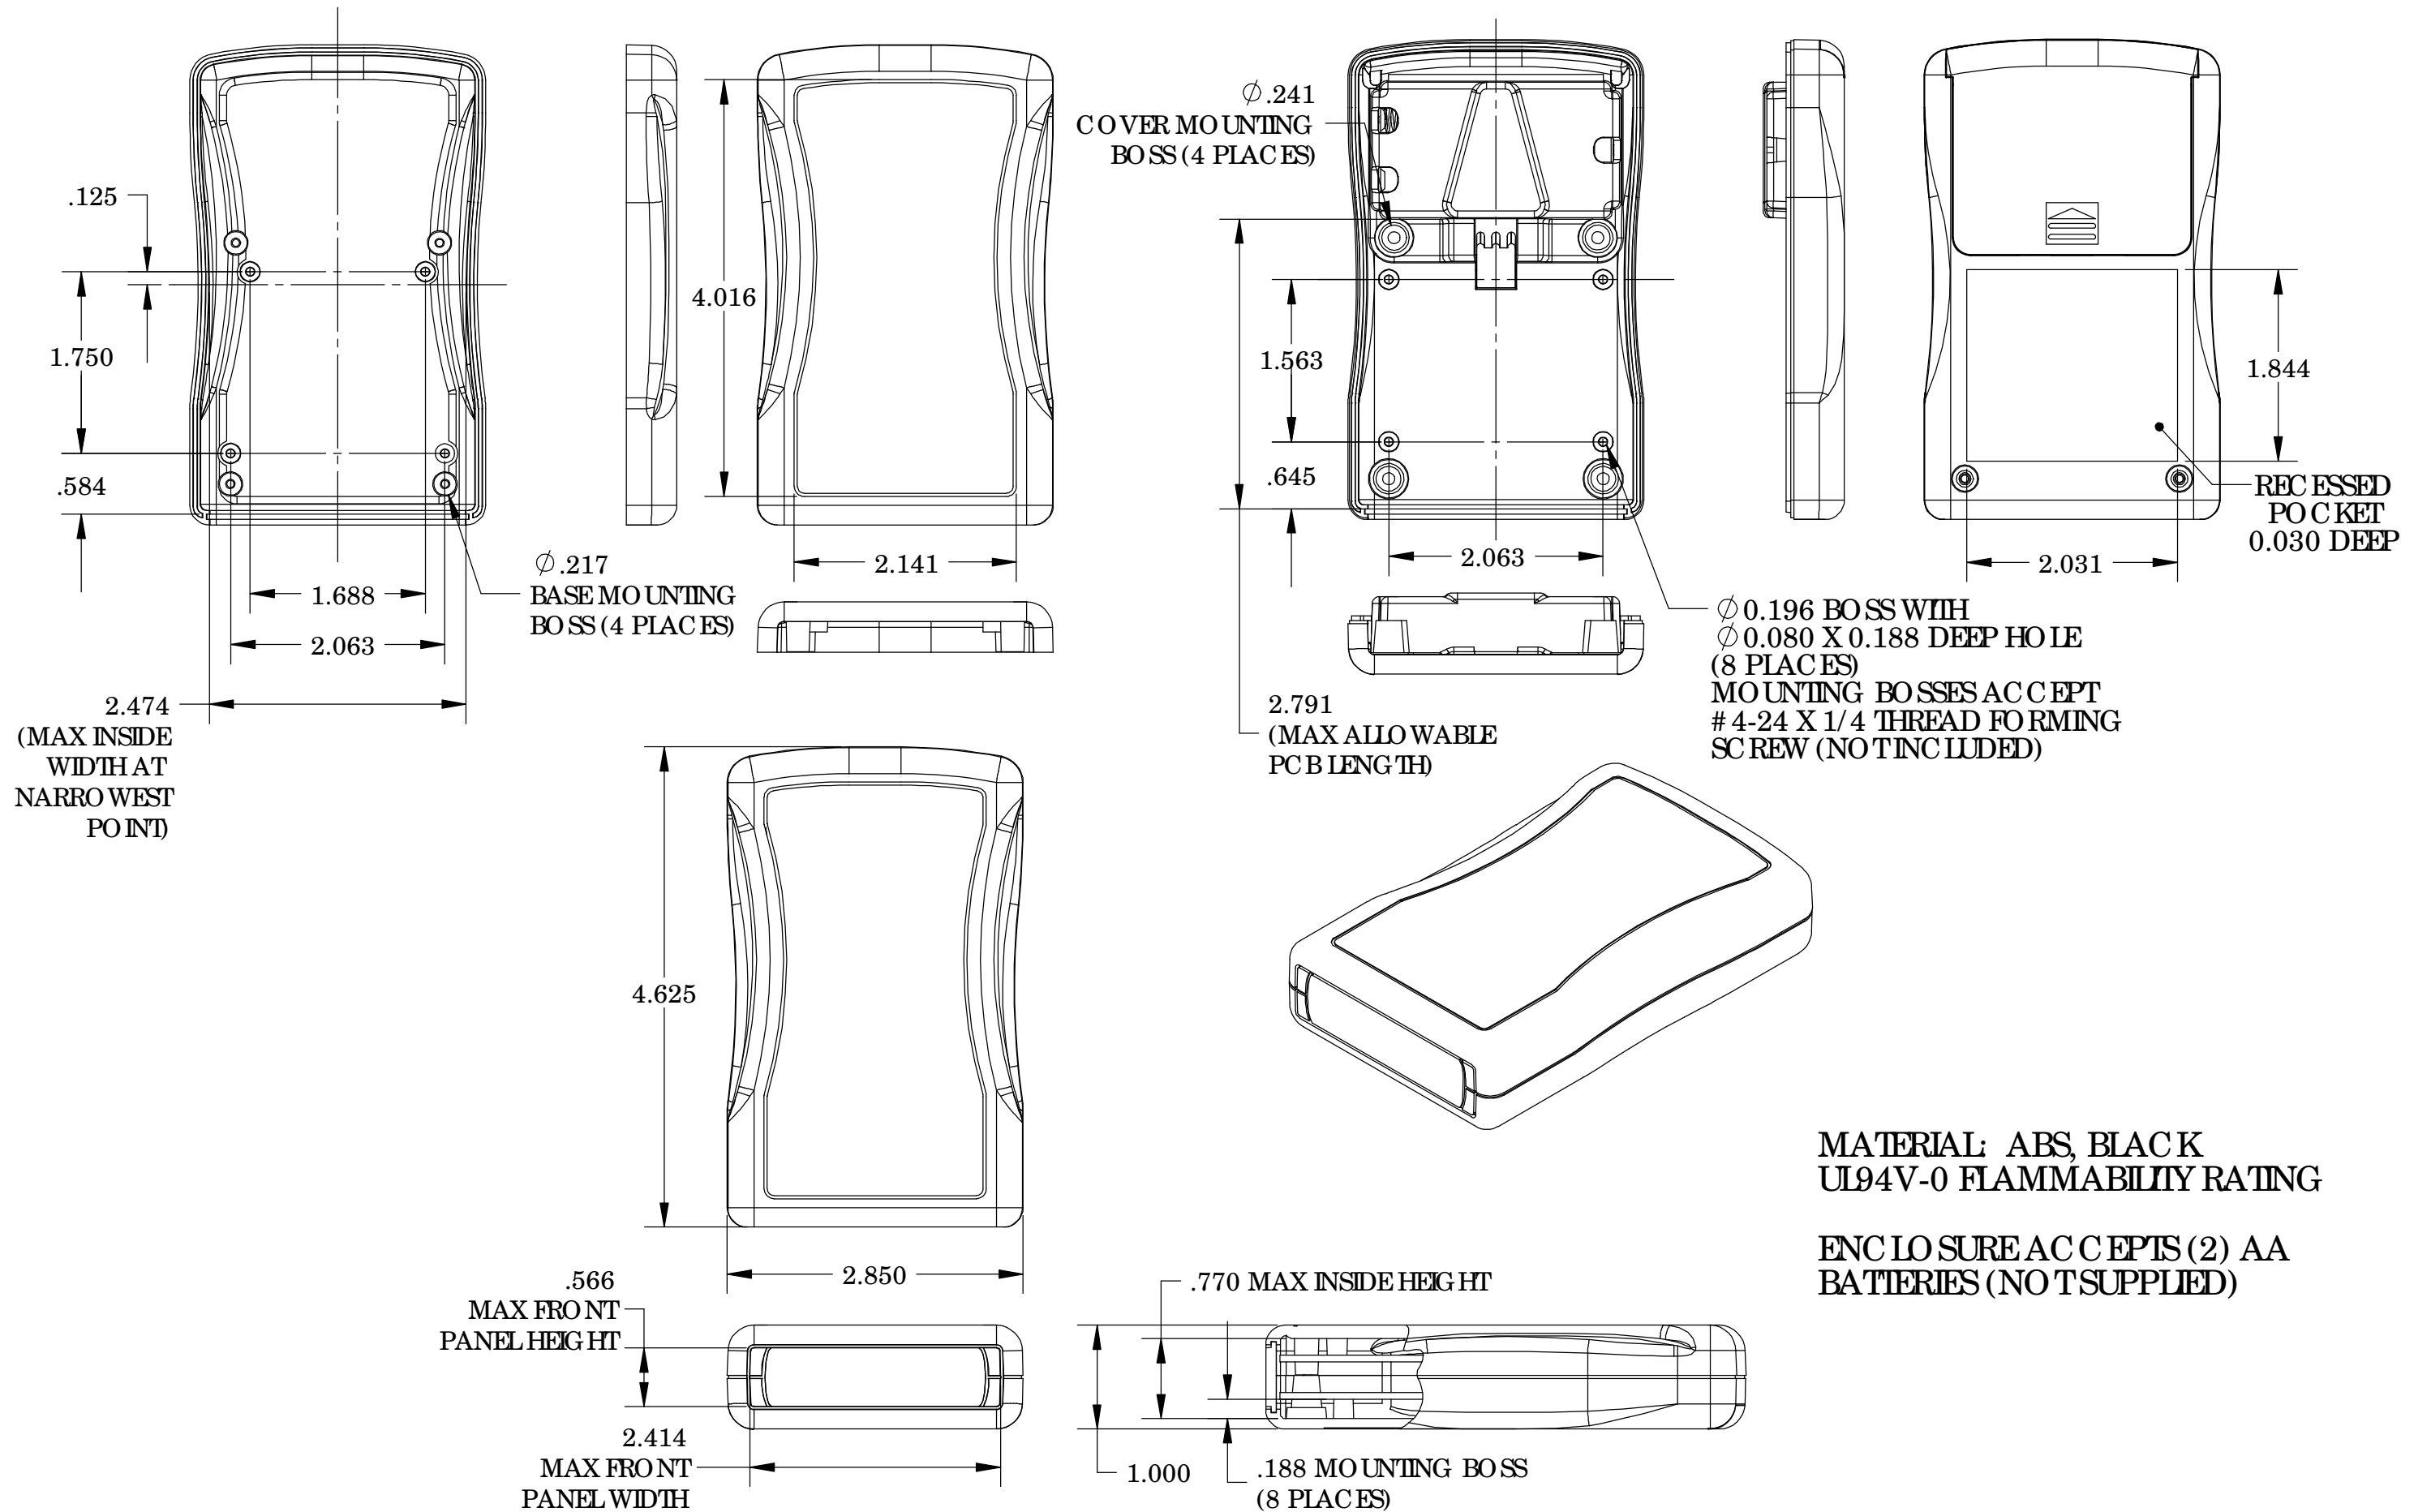

PART NAME

G RABBER STYLE K

PART No.

HH-3524

REVISION DATE

MATERIAL: ABS, BLACK  
UL94V-0 FLAMMABILITY RATING

ENCLOSURE ACCEPTS (2) AA BATTERIES (NOT SUPPLIED)