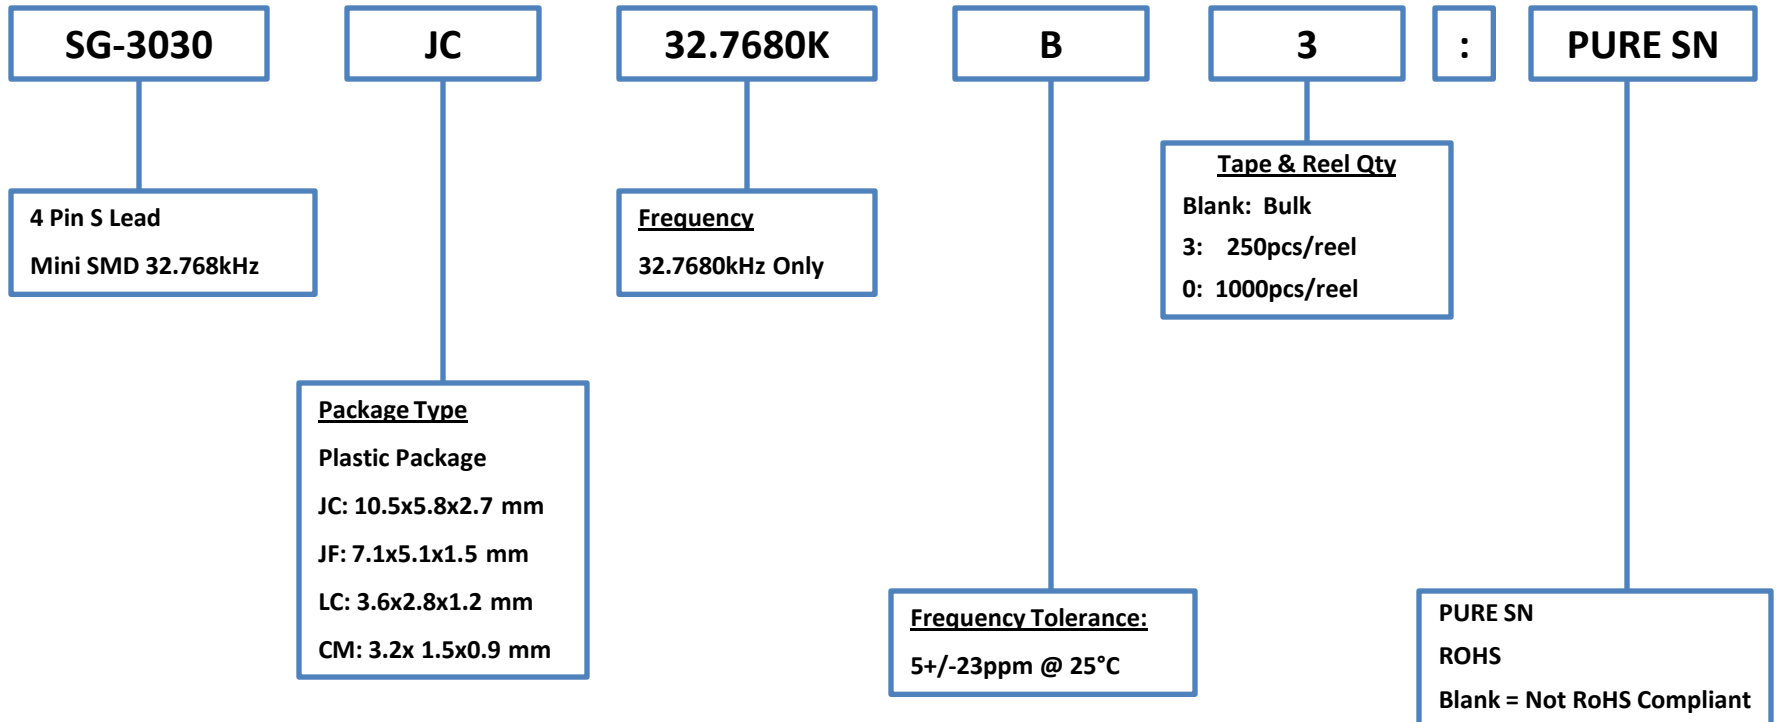

# Product Configuration System

## Crystal Oscillators - SPXO

Note: All LC packages are RoHS Compliant, Pure SN