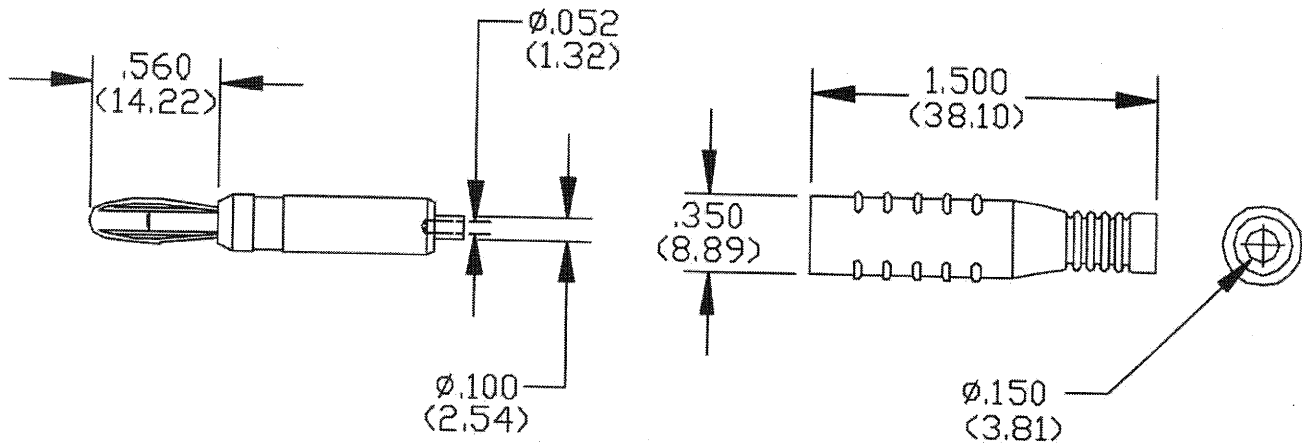

# MUELLER®

**MODEL: BU-P5169-\***

**Banana Plug (In-Line)**

## MATERIALS:

Body – Nickel Plated Brass

Insulator – Flexible PVC. Comes in -0 Black, -2 Red

For use with 18, 20 and 22 AWG wires. Can be soldered or crimped

## RATING:

15 Amps

Hands free testing to 5000 VDC max.

Temperature: -70°C to 50°C