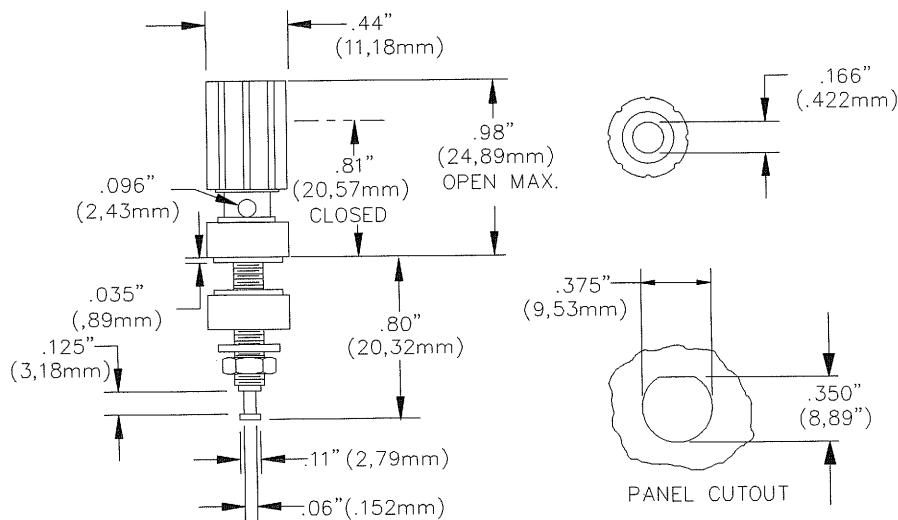

# MUELLER®

**MODEL: BU-P3770**

**Standard Binding Post**

Mounts in Panels between .070" and .250" (1.77-6.35) Thick  
Accepts Standard 4mm Banana plugs or bare wire or spade lugs

#### MATERIALS:

Body – Gold Plated Tellurium Copper

Insulator – Polycarbonate

#### RATING:

Current: 15 Amps

Voltage: Hands free testing to 2500VRMS Max.

Temperature: -50°C to 115°C