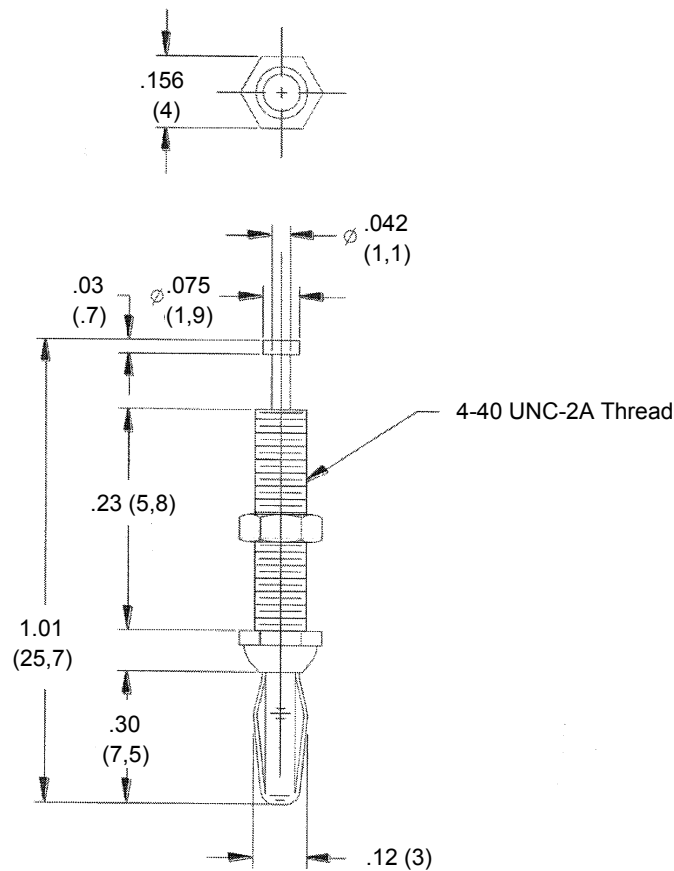

MUELLER®

MODEL: BU-P3276

Mini Banana Plug, Gold Plated

MATERIALS:

Body – Gold Plated Brass, Solder Connection

Banana – Gold Plated Beryllium Copper

RATING:

5 Amps

Hands free testing to 2000 VDC max.

Temperature: -50°C to 130°C