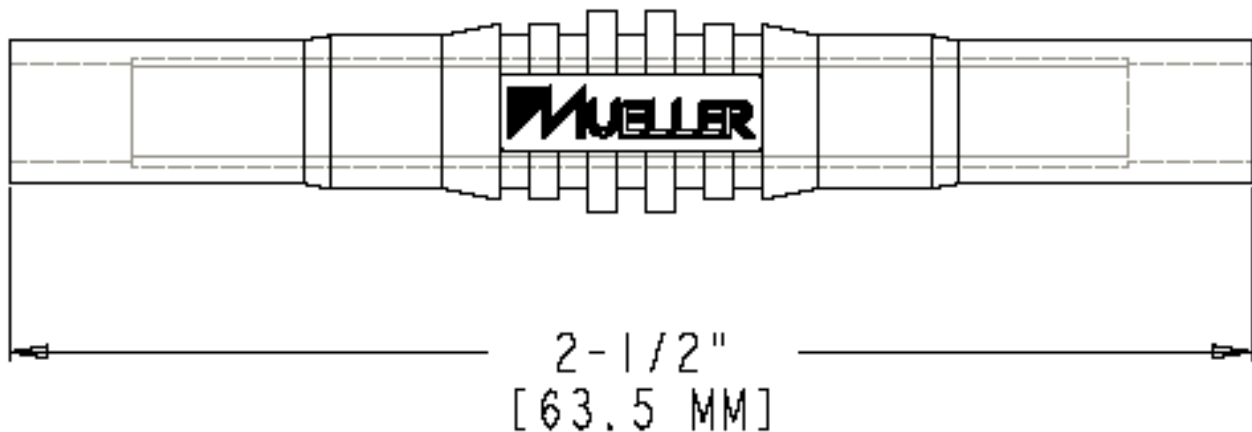

Part Number: BU-32601-*

Description: Insulated Banana Coupler

3507

- Insulated Banana Coupler
- Material: Banana Plug: nickel-plated brass; Insulator: nylon
- Length: 2.50" (63.5 mm)
- *Std. Colors: -0 Black, -2 Red, -4 Yellow, -6 Blue
- Rating: 1000V, 15 Amps, IEC 1010 Compliant
- RoHS Compliant