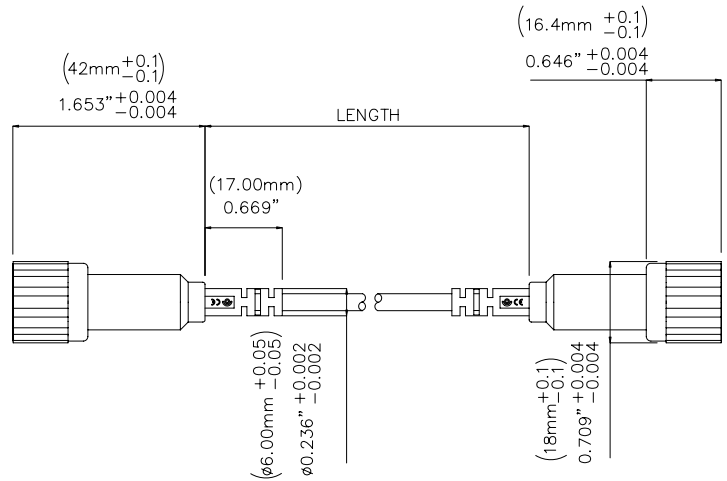

Models 72926
IEC Insulated BNC Male 50 ohm Cable

Features

- IEC Insulated BNC Male to BNC Male 50 ohm cable.

Materials

- Connector body: Nickel plated Brass
- Center Contact: Gold Plated Brass
- Dielectric: White PTFE

Ordering Information

Model: 72926-C-Length
Available Lengths: 40 inches (-40) or 80 inches (-80)

Specifications

Max Current	3 A Max
Max Voltage	500 V CAT I 150 V CAT III
Cable	50 Ω

USA: Sales: 800-490-2361 Technical Support: 800-241-2060 Fax: 888-403-3360

Europe: 31-(0) 40 2675 150 **International:** 425-446-5500
e-mail: technicalsupport@pomonatest.com

Where to Buy: www.pomonaelectronics.com

All dimensions are in inches. Tolerances (except noted): .xx = ±.02" (.51 mm), .xxx = ±.005" (.127 mm). All specifications are to the latest revisions. Specifications are subject to change without notice. Registered trademarks are the property of their respective companies.