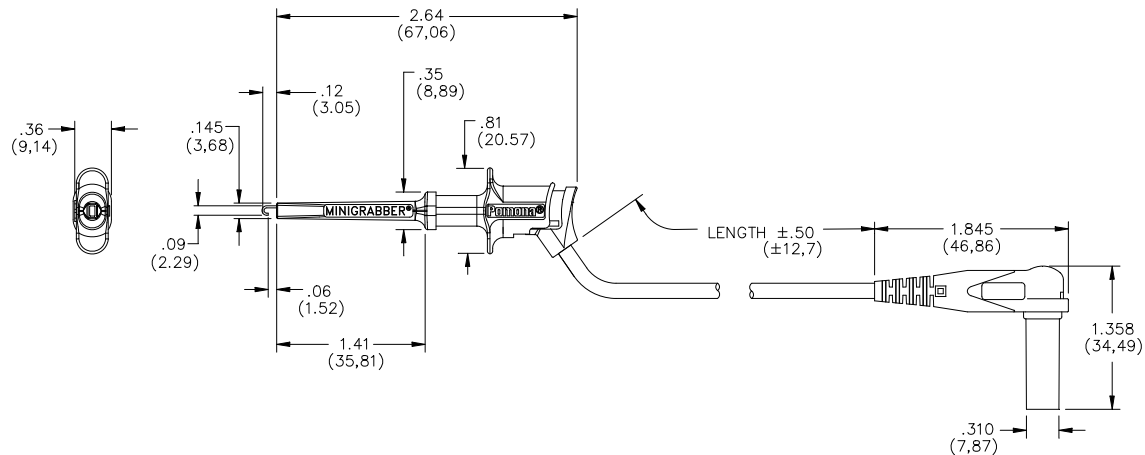

Model 6244

Minigrabber® Test Clip to Right Angle Sheathed Banana Plug

Features

- Newly designed Minigrabber® Test Clip Patch Cord complies with IEC 61010-2-31, which is the latest international safety standard for test accessories.
- Grabber width is a slim .36" (9,14 mm) for easier side by side stacking.
- Grabber hook is gold plated beryllium copper to ensure signal integrity & attaches onto component leads up to .060" (1,5 mm) O.D.
- Grabber patch cord interfaces directly into the most popular multimeters configured with 4 mm sheathed safety jacks, including Amprobe, Fluke, H-P, Tektronix and Wavetek.
- Plug is molded directly to the cable in an integral one-piece design and the wire is double crimped for a long lasting connection.
- Multi-leaf banana spring material is nickel plated beryllium copper for extended insertion life & low contact resistance.
- High strand count silicone insulated wire offers excellent flexibility and high temperature resistance.

Materials

Grabber: Body: Polypropylene, Color per Part Number
Hook: Beryllium Copper, Gold Plated, compression Spring: Music Wire
Wire: 18 AWG, 65 x 36 Tinned Copper, Insulation – Silicone, .144" (3,66 mm) O.D., Color per P/N
Banana Plug: Body – Brass, Nickel Plated, Spring – Beryllium Copper, Nickel Plated
Insulation – Polypropylene, Color per P/N

Ratings

IEC 61010 2-031, Category II, P2 Compliant
Operating Voltage: 300 VRMS/DC Max.
Current: 5 Amperes Max.

Ordering Information

Model 6244-XX-*
XX = Length in Inches, Standard Length: 48" (122 cm)
* = Color Code, -0 Black, -2 Red