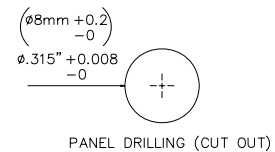

Model 72921
2mm SAFETY Sheathed Jack

Features

- Mates to 2mm shrouded plugs
- Safety Sheath Jack
- Safety Rating 600 V CAT II
- 1.9mm wire wrap connecting pin

Materials

- Body: Polyamide.
- Pin: Nickel plated brass.
- Nut: Nickel plated

Ordering Information

Model: Model 72921-Color
Standard colors: -0 (Black), -2 (Red)

Specifications:

Max Current	10A
Max Voltage	600 V CAT II
Max Resistance	Less than 5 mΩ

USA: Sales: 800-490-2361 Technical Support: 800-241-2060 Fax: 888-403-3360

Europe: 31-(0) 40 2675 150 International: 425-446-5500
e-mail: technicalsupport@pomonatest.com

Where to Buy: www.pomonaelectronics.com

All dimensions are in inches. Tolerances (except noted): .xx = ±.02" (.51 mm), .xxx = ±.005" (.127 mm). All specifications are to the latest revisions. Specifications are subject to change without notice. Registered trademarks are the property of their respective companies.