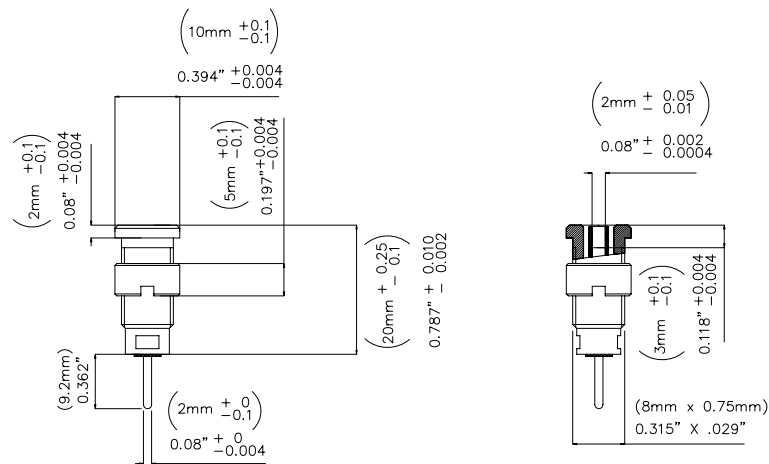

Model 72921
2mm SAFETY Sheathed Jack

Features

- Mates to 2mm shrouded plugs
- Safety Sheath Jack
- Safety Rating 600 V CAT II
- 1.9mm wire wrap connecting pin

Materials

- Body: Polyamide.
- Pin: Nickel plated brass.
- Nut: Nickel plated

Ordering Information

Model: Model 72921-Color
Standard colors: -0 (Black), -2 (Red)

Specifications:

Max Current	10A
Max Voltage	600 V CAT II
Max Resistance	Less than 5 mΩ

USA: Sales: 800-490-2361 Technical Support: 800-241-2060 Fax: 888-403-3360

Europe: 31-(0) 40 2675 150 International: 425-446-5500
e-mail: technicalsupport@pomonatest.com

Where to Buy: www.pomonaelectronics.com

All dimensions are in inches. Tolerances (except noted): .xx = ±.02" (.51 mm), .xxx = ±.005" (.127 mm). All specifications are to the latest revisions. Specifications are subject to change without notice. Registered trademarks are the property of their respective companies.