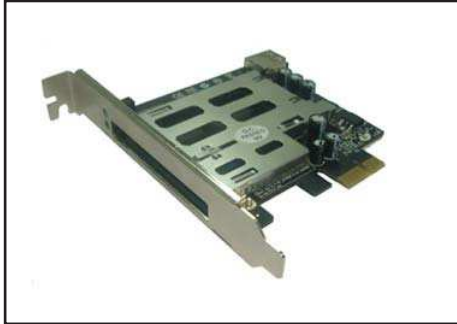

## ExpressCard Drives

XCD-B/XXXX Series

### KEY FEATURES

- XCD-B/PCIE-ST
- Delivers thinner, faster and lighter modular expansion to desktop and notebook users
- Rear slot ExpressCard Drive, PCI Express interface for versatility and sharing ExpressCards with desktop
- 32 bit Cardbus Host Adapter in to ExpressCard/34
- Compatible with Windows 2000/XP/Server 2003/Vista
- RoHS compliant

### KEY FEATURES

- XCD-B/PCMCIA
- Enables "hot swapping"
- Compact, low profile design
- Broad compatibility with USB-based ExpressCards
- Works with standard ExpressCard/USB devices
- Fits standard Type II PCMCIA or CardBus slots
- Runs on Windows® and Mac OS X operating systems
- Compatible with Windows® XP, Vista, Mac OS X 10.3.9 and later
- RoHS compliant