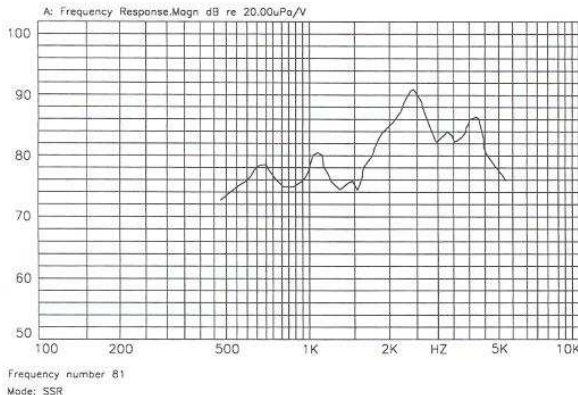

Product Data Sheet Part No. WT-1201 Washable Type

DIMENSIONS

UNIT : mm
TOLERANCE : ± 0.3
HOUSING MATERIAL : PBT

Type	Unit	
Color		Black
Rated Voltage	(V)	1.5
Operating Voltage	(V)	1-2
Current Consumption	(mA)	MAX.35
Coil Resistance	(Ω)	16±4.5
Sound Output (Min)	(dB)	85
Resonance Frequency	(Hz)	2400±200
Operating Temp	(C)	-20~+60
Storage Temp	(C)	-30~+70
Weight	(g)	2
Terminal		PIN TYPE
Dimension	mm	12 x H9.5
*applied voltage: Rated Voltage, 1/2 duty, square wave		
*distance for measurement 10cm		

FREQUENCY RESPONSE

Product Data Sheet