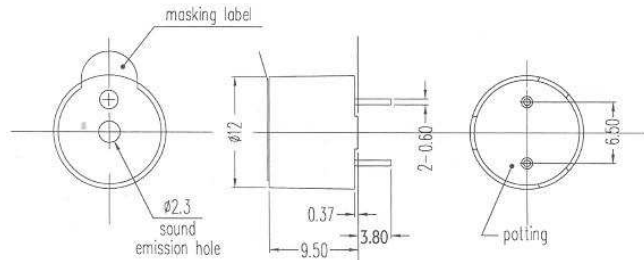

Product Data Sheet Part No. WT-1201 Washable Type

DIMENSIONS

UNIT : mm
TOLERANCE : ± 0.3
HOUSING MATERIAL : PBT

Type	Unit	
Color		Black
Rated Voltage	(V)	1.5
Operating Voltage	(V)	1-2
Current Consumption	(mA)	MAX.35
Coil Resistance	(Ω)	16±4.5
Sound Output (Min)	(dB)	85
Resonance Frequency	(Hz)	2400±200
Operating Temp	(C)	-20~+60
Storage Temp	(C)	-30~+70
Weight	(g)	2
Terminal		PIN TYPE
Dimension	mm	12 x H9.5
*applied voltage: Rated Voltage, 1/2 duty, square wave		
*distance for measurement 10cm		