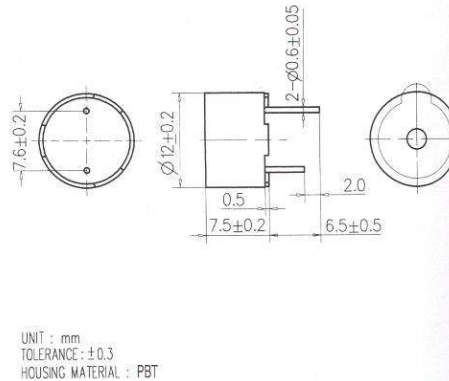

Product Data Sheet Part No. WST-1212 UX

Washable Type

(self drive circuit)

DIMENSIONS

Type	Unit	
Rated Voltage	(Vdc)	12
Operating Voltage	(Vdc)	9~15
Rated Current	(mA)	< 30
Sound Output at 10cm	(dB)	> 83
Resonance Frequency	(Hz)	2300±400
Response Time	(Ms)	< 25
Operating Temp	(C)	-20+70
Storage Temp	(C)	-25+80
Weight	(g)	2
Dimension	mm	12 x H7.5
*Value applying rated voltage (DC)		
*distance for measurement 10cm		
*WST-12XXUX: 3100 Hz		