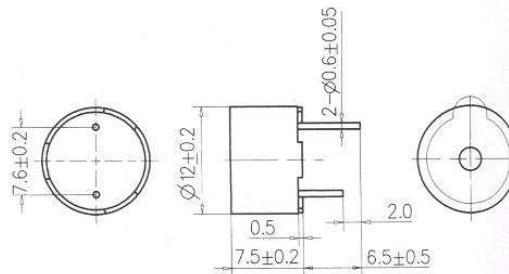

Product Data Sheet Part No. WST-1201 UX Washable Type

(self drive circuit)

DIMENSIONS

UNIT : mm
TOLERANCE : ± 0.3
HOUSING MATERIAL : PBT

Type	Unit	
Rated Voltage	(Vdc)	1.5
Operating Voltage	(Vdc)	1.4~2
Rated Current	(mA)	< 25
Sound Output at 10cm	(dB)	> 75
Resonance Frequency	(Hz)	2300±500
Response Time	(Ms)	< 25
Operating Temp	(C)	-20+70
Storage Temp	(C)	-25+80
Weight	(g)	2
Dimension	mm	12 x H7.5
*Value applying rated voltage (DC)		
*distance for measurement 10cm		
*WST-12XXBX: 3100 Hz		