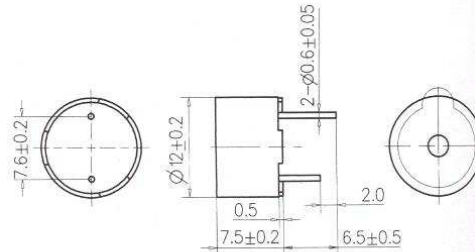

Product Data Sheet

Part No. WST-1203 UX/BX Washable Type

(self drive circuit)

DIMENSIONS

φ 12.0 × H7.5

UNIT : mm
TOLERANCE : ± 0.3
HOUSING MATERIAL : PBT

Type	Unit	
Rated Voltage	(Vdc)	3
Operating Voltage	(Vdc)	2~5
Rated Current	(mA)	< 30
Sound Output at 10cm	(dB)	> 82
Resonance Frequency	(Hz)	2300±500
Response Time	(Ms)	< 25
Operating Temp	(C)	-20+70
Storage Temp	(C)	-25+80
Weight	(g)	2
Dimension	mm	12 x H7.5
*Value applying rated voltage (DC)		
*distance for measurement 10cm		
*WST-12XXBX: 3100 Hz		