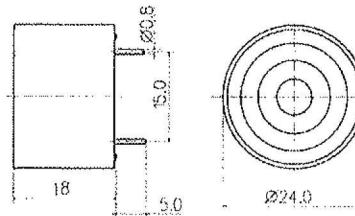

Soberton Inc.

Product Data Sheet

Part No. PB-2418 Non-Washable Type

DIMENSIONS

PB-2418-1: Non Epoxy Potting Material
PB-2418-2: Epoxy Potting Material

Type	Unit	PB-2418-1
Rated Voltage	(VDC)	12
Operating Voltage	(VDC)	3~20
Current Consumption	(mA)	< or =8
Sound Output (Min)	(dB)	> or = 90
Resonant Frequency	(Hz)	3700±500
Operating Temp	(C)	-20~+60
Storage Temp	(C)	-30~+70
Weight	(g)	5
Dimension	mm	24 x H18
*Value applying at rated voltage		
*distance for measurement 30cm		

Type	Unit	PB-2418-2
Rated Voltage	(VDC)	12
Operating Voltage	(VDC)	3~20
Current Consumption	(mA)	< or =8
Sound Output (Min)	(dB)	> or = 90
Resonant Frequency	(Hz)	3700±500
Operating Temp	(C)	-20~+60
Storage Temp	(C)	-30~+70
Weight	(g)	5
Dimension	mm	24 x H18
*Value applying at rated voltage		
*distance for measurement 30cm		