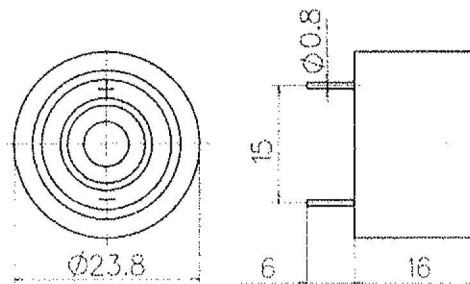

Soberton Inc.

Product Data Sheet

Part No. PB-2416 Non-Washable Type

DIMENSIONS

Type	Unit	PB-2416-1	PB-2416-2	PB-2416-3
Rated Voltage	(VDC)	12	12	12
Operating Voltage	(VDC)	3~20	3~20	3~20
Current Consumption	(mA)	< or = 8	< or = 8	< or = 10
Sound Output (Min)	(dB)	> or = 85	> or = 85	> or = 90
Resonant Frequency	(Hz)	2800±500	2800±500	2800±500
Operating Temp	(C)	-20~+60	-40~+85	-20~+60
Storage Temp	(C)	-30~+70	-40~+85	-30~+70
Weight	(g)	5	5	5
Dimension	mm	23.8 x H16	23.8 x H16	23.8 x H16

*Value applying at rated voltage
*distance for measurement 30cm