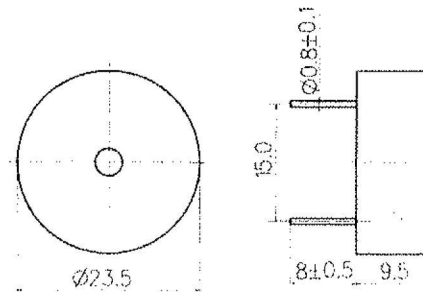

Soberton Inc.

Product Data Sheet

Part No. PB-2410 Non-Washable Type

DIMENSIONS

Type	Unit	PB-2410-1
Rated Voltage	(VDC)	12
Operating Voltage	(VDC)	3~20
Current Consumption	(mA)	< or =15
Sound Output (Min)	(dB)	> or = 86
Resonant Frequency	(Hz)	3400±500
Operating Temp	(C)	-20~+70
Storage Temp	(C)	-30~+80
Weight	(g)	3
Dimension	mm	23.5 x H9.5
*Value applying at rated voltage		
*distance for measurement 10cm		

Type	Unit	PB-2410-2
Rated Voltage	(VDC)	12
Operating Voltage	(VDC)	3~20
Current Consumption	(mA)	< or =10
Sound Output (Min)	(dB)	> or = 95
Resonant Frequency	(Hz)	3400±500
Operating Temp	(C)	-20~+70
Storage Temp	(C)	-30~+80
Weight	(g)	3
Dimension	mm	23.5 x H9.5
*Value applying at rated voltage		
*distance for measurement 10cm		