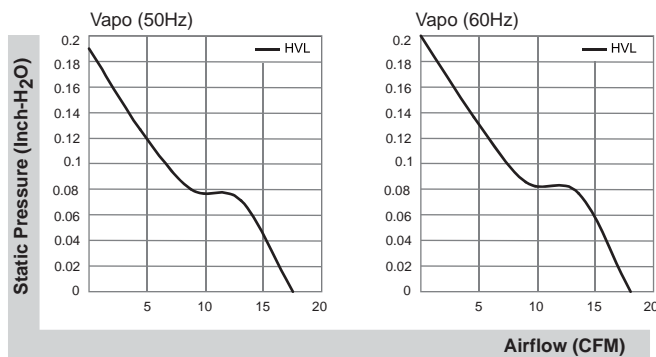

60x60x25 mm

MagLev Motor AC Fan

17.5~18 CFM

■ Specifications

	P/N	Bearing	Rating Voltage	Freq.	Power Current	Power Consumption	Speed	Air Flow	Static Pressure	Noise	Weight
		● VAPO ○ BALL ○ Sleeve	(VAC)	(Hz)	(AMP)	(WATTS)	(RPM)	(CFM)	(Inch-H ₂ O)	(dB(A))	(g)
MA1062-HVL	GN	●	115	50/60	0.191/0.185	3.6/3.6	4100/4200	17.5/18	0.19/0.20	30/31	81
MA2062-HVL	GN	●	220-240	50/60	0.198/0.211	4.1/4.4	4100/4200	17.5/18	0.19/0.20	30/31	81

Frame : PBT Plastic

Safety : UL-CUL/TUV/CE/CCC/BSMI

■ Air Flow-Static Pressure Characteristics

■ External dimensions(mm)

*All model could be customized. Please contact with Sunon Sales.

*Specifications are subject to change without notice. Please Visit SUNON website at <http://www.sunon.com> for update information.