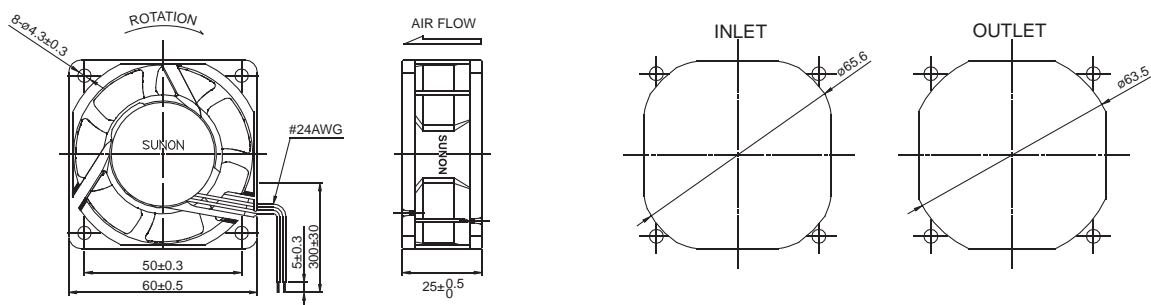

60x60x25 mm

MagLev Motor AC Fan

17.5~18 CFM

■ Specifications

	P/N	Bearing	Rating Voltage	Freq.	Power Current	Power Consumption	Speed	Air Flow	Static Pressure	Noise	Weight
		● VAPO ○ BALL ○ Sleeve	(VAC)	(Hz)	(AMP)	(WATTS)	(RPM)	(CFM)	(Inch-H ₂ O)	(dB(A))	(g)
MA1062-HVL	GN	●	115	50/60	0.191/0.185	3.6/3.6	4100/4200	17.5/18	0.19/0.20	30/31	81
MA2062-HVL	GN	●	220-240	50/60	0.198/0.211	4.1/4.4	4100/4200	17.5/18	0.19/0.20	30/31	81

Frame : PBT Plastic

Safety : UL-CUL/TUV/CE/CCC/BSMI

■ Air Flow-Static Pressure Characteristics

■ External dimensions(mm)

*All model could be customized. Please contact with Sunon Sales.

*Specifications are subject to change without notice. Please Visit SUNON website at <http://www.sunon.com> for update information.