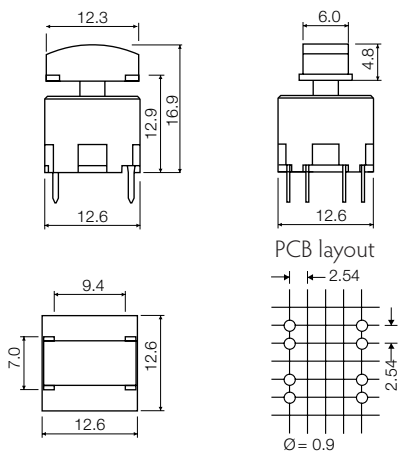

- Square and rectangular caps
- 6mm x 12.3mm; 14.9mm x 14.9mm; 15.1mm x 15.1mm
- h=16.9mm; 14.6mm; 14.5mm
- Material: ABS
- Temp. Range: -40/+65°C

All dimensions in mm

DIMENSIONS

(TH) + 16300

(TH) + 16700

(TH) + 16800

Blanking Cap
to be used with
VARIO SUPPORT

NON-ILLUMINATED- HOW TO ORDER

Switch

1 5

- 15501 mom. silver
- 15551 lat. silver
- 15502 mom. gold
- 15552 lat. gold
- 15500 silent silver
- 15401 mom. silver *h.t.