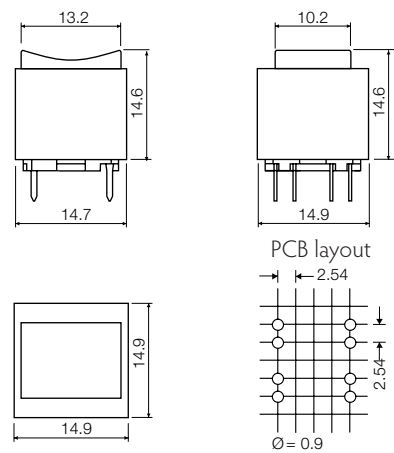

- Square and rectangular caps
- 6mm x 12.3mm; 14.9mm x 14.9mm; 15.1mm x 15.1mm
- h=16.9mm; 14.6mm; 14.5mm
- Material: ABS
- Temp. Range: -40/+65°C

All dimensions in mm

DIMENSIONS

(TH) + 16300

(TH) + 16700

(TH) + 16800

Blanking Cap
to be used with
VARIO SUPPORT

NON-ILLUMINATED- HOW TO ORDER

Switch

1 5

- 15501 mom. silver
- 15551 lat. silver
- 15502 mom. gold
- 15552 lat. gold
- 15500 silent silver
- 15401 mom. silver *h.t.