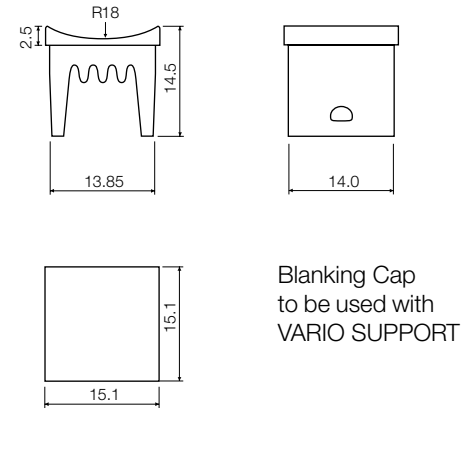

(TH) + 16800

Blanking Cap
to be used with
VARIO SUPPORT

NON-ILLUMINATED- HOW TO ORDER

Switch

1 5

- 15501 mom. silver
- 15551 lat. silver
- 15502 mom. gold
- 15552 lat. gold
- 15500 silent silver
- 15401 mom. silver *h.t.

1. 15402 mom. gold *h.t.
   - 15420 silent gold *h.t.
   - 15451 lat. silver *h.t.
   - 15452 lat. gold *h.t.
2. High temp.

Cap and color code

+ 1 6 3 0 0

- 00 blue
- 01 brown
- 02 green
- 03 grey
- 04 yellow
- 05 golden
- 06 white
- 07 orange
- 08 red
- 09 black
- 30 ultra blue
- 40 dusty blue
- 42 aqua blue
- 32 mint green
- 33 tele grey
- 34 melon
- 38 noble red
- 50 metal dark blue
- 53 metal light grey
- 57 metal dark grey
- 58 metal bordeaux

Switch

1 5

+

Cap

1 6 7 0 0

- 00 blue
- 02 green
- 03 grey
- 04 yellow
- 06 white
- 08 red
- 09 black

Cap

1 6 8 0 0

- 00 blue
- 01 brown
- 02 green
- 03 grey
- 04 yellow
- 05 golden
- 06 white
- 07 orange
- 08 red
- 09 black
- 11 transparent
- 12 transparent green
- 14 transparent yellow
- 18 transparent red

Ordering example: 15551+1630001 OR 15501+1670008 OR 1680005
Please see colour codes, updates of products and changes of specifications on www.mec.dk